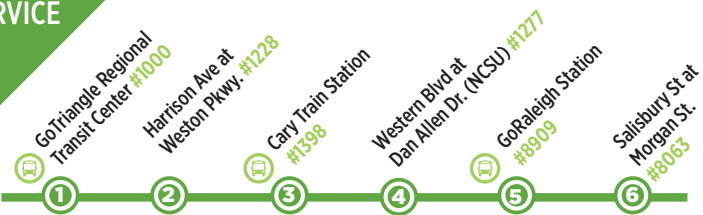

ROUTE 300

REGIONAL TRANSIT CENTER
CARY
DOWNTOWN RALEIGH
MON. - SUNDAY

Route 300 LEGEND

- Transfer Point
- Time Point
- Peak Hours
- Highway
- Point of Interest
- Park-and-ride Lot
- Connecting Routes: 47, 49

Please Note: Not all stops shown on map

MONDAY - FRIDAY SERVICE

RTC to CARY to RALEIGH

-	-	-	-	-	-
-	-	6:00 am	6:15 am	●	6:30 am
-	-	6:30 am	6:45 am	●	7:00 am
6:30 am	6:49 am	7:00 am	7:15 am	●	7:30 am
7:00 am	7:19 am	7:30 am	7:45 am	●	8:00 am
7:30 am	7:51 am	8:05 am	8:20 am	●	8:35 am
8:00 am	8:21 am	8:30 am	8:45 am	●	9:00 am
8:30 am	8:51 am	9:00 am	9:16 am	9:25 am	-
-	-	9:30 am	9:46 am	9:55 am	-
-	-	10:00 am	10:16 am	10:25 am	-
-	-	10:30 am	10:46 am	10:55 am	-
-	-	11:00 am	11:16 am	11:25 am	-
-	-	11:30 am	11:46 am	11:55 am	-
-	-	12:00 pm	12:16 pm	12:25 pm	-
-	-	12:30 pm	12:46 pm	12:55 pm	-
-	-	1:00 pm	1:16 pm	1:25 pm	-
-	-	1:30 pm	1:46 pm	1:55 pm	-
-	-	2:00 pm	2:16 pm	2:25 pm	-
-	-	2:30 pm	2:46 pm	2:55 pm	-
-	-	3:00 pm	3:16 pm	3:25 pm	-
-	-	3:30 pm	3:46 pm	3:55 pm	-
3:30 pm	3:48 pm	4:00 pm	4:22 pm	4:35 pm	-
4:00 pm	4:19 pm	4:35 pm	4:57 pm	5:10 pm	-
4:30 pm	4:50 pm	5:05 pm	5:27 pm	5:40 pm	-
5:00 pm	5:23 pm	5:40 pm	6:02 pm	6:15 pm	-
5:30 pm	5:53 pm	6:05 pm	6:27 pm	6:40 pm	-
6:00 pm	6:20 pm	6:30 pm	-	-	-
6:30 pm	6:50 pm	7:00 pm	7:16 pm	7:25 pm	-
-	-	8:00 pm	8:16 pm	8:25 pm	-
-	-	9:00 pm	9:16 pm	9:25 pm	-
-	-	10:00 pm	10:16 pm	10:25 pm	-

- Times in **BOLD** are drop-off only.
- Route 300 drops off on Wilmington St. at Martin St instead of entering GoRaleigh Station

ROUTE

300

REGIONAL TRANSIT CENTER
 CARY
 DOWNTOWN RALEIGH
 MON. - SUNDAY

SATURDAY

RALEIGH to CARY

7:30 am	7:41 am	7:55 am
8:30 am	8:41 am	8:55 am
9:30 am	9:41 am	9:55 am
10:30 am	10:41 am	10:55 am
11:30 am	11:41 am	11:55 am
<hr/>		
12:30 pm	12:41 pm	12:55 pm
1:30 pm	1:41 pm	1:55 pm
2:30 pm	2:41 pm	2:55 pm
3:30 pm	3:41 pm	3:55 pm
4:30 pm	4:41 pm	4:55 pm
5:30 pm	5:41 pm	5:55 pm
6:30 pm	6:41 pm	6:55 pm