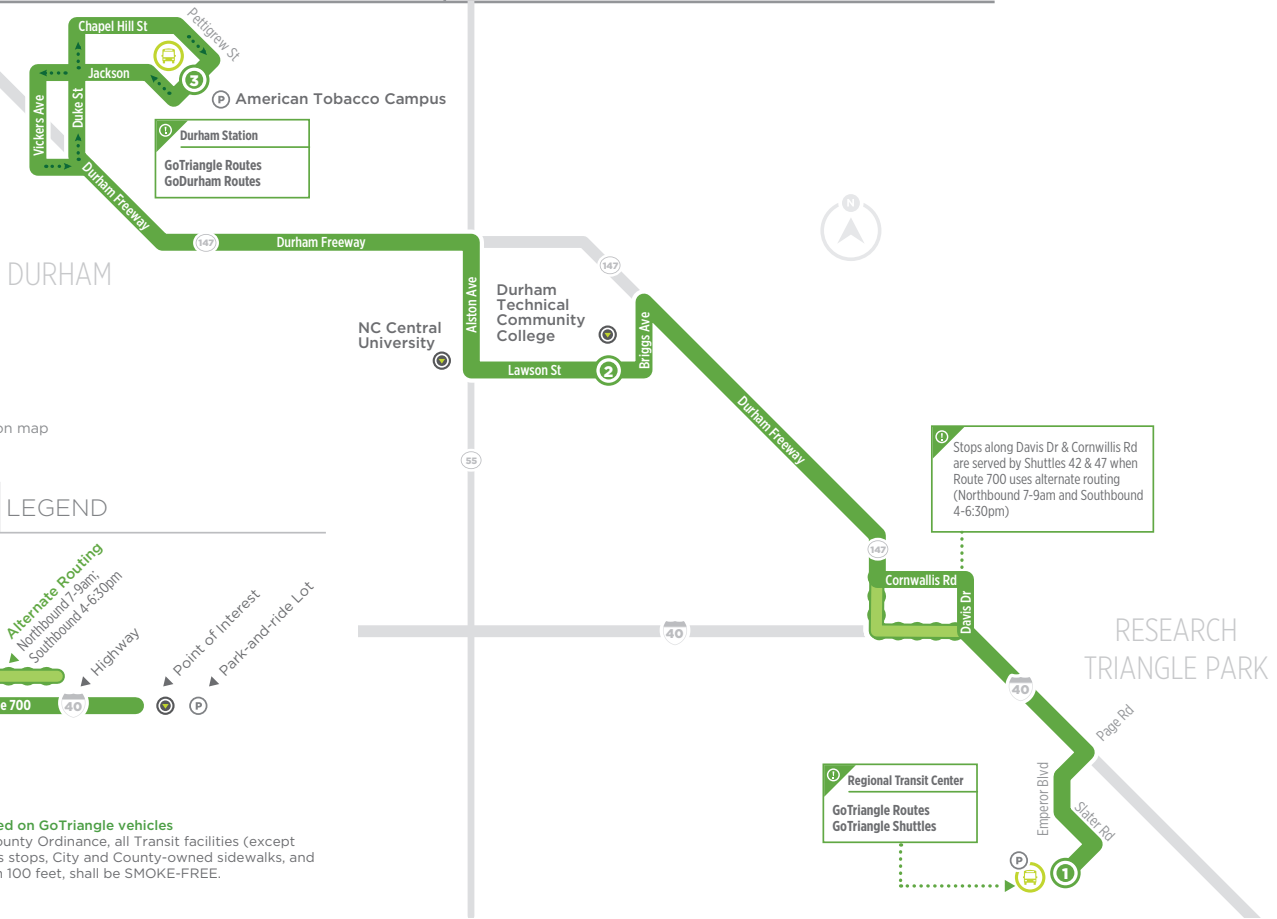

ROUTE

700

REGIONAL TRANSIT CENTER
DURHAM TECH
DOWNTOWN DURHAM

Please Note:
Not all stops shown on map

Route 700 LEGEND

Smoking is NOT allowed on GoTriangle vehicles
By order of Durham County Ordinance, all Transit facilities (except where designated), bus stops, City and County-owned sidewalks, and associated areas within 100 feet, shall be SMOKE-FREE.

919.485.RIDE (7433)
www.gotriangle.org

Effective 08.07.2017

ROUTE

700

REGIONAL TRANSIT CENTER
DURHAM TECH
DOWNTOWN DURHAM

SATURDAY

DURHAM STATION to RTC

7:05 am	7:25 am	7:30 am	7:55 am
7:35 am	7:55 am	8:00 am	8:25 am
8:05 am	8:25 am	8:30 am	8:55 am
8:35 am	8:55 am	9:00 am	9:25 am
9:05 am	9:25 am	9:30 am	9:55 am
9:35 am	9:55 am	10:00 am	10:25 am
10:05 am	10:25 am	10:30 am	10:55 am
10:35 am	10:55 am	11:00 am	11:25 am
11:05 am	11:25 am	11:30 am	11:55 am
11:35 am	11:55 am	12:00 pm	12:25 pm
12:05 pm	12:25 pm	12:30 pm	12:55 pm
12:35 pm	12:55 pm	1:00 pm	1:25 pm
1:05 pm	1:25 pm	1:30 pm	1:55 pm
1:35 pm	1:55 pm	2:00 pm	2:25 pm
2:05 pm	2:25 pm	2:30 pm	2:55 pm
2:35 pm	2:55 pm	3:00 pm	3:25 pm
3:05 pm	3:25 pm	3:30 pm	3:55 pm
3:35 pm	3:55 pm	4:00 pm	4:25 pm
4:05 pm	4:25 pm	4:30 pm	4:55 pm
4:35 pm	4:55 pm	5:00 pm	5:25 pm
5:05 pm	5:25 pm	5:30 pm	5:55 pm
5:35 pm	5:55 pm	6:00 pm	6:25 pm
6:05 pm	6:25 pm	6:30 pm	6:55 pm
7:05 pm	7:25 pm	7:30 pm	7:55 pm
8:05 pm	8:25 pm	8:30 pm	8:55 pm
9:05 pm	9:25 pm	9:30 pm	9:55 pm
10:05 pm	10:25 pm	10:30 pm	10:55 pm

SUNDAY

DURHAM STATION to RTC

7:05 am	7:25 am	7:30 am	7:55 am
8:05 am	8:25 am	8:30 am	8:55 am
9:05 am	9:25 am	9:30 am	9:55 am
10:05 am	10:25 am	10:30 am	10:55 am
11:05 am	11:25 am	11:30 am	11:55 am
12:05 pm	12:25 pm	12:30 pm	12:55 pm
1:05 pm	1:25 pm	1:30 pm	1:55 pm
2:05 pm	2:25 pm	2:30 pm	2:55 pm
3:05 pm	3:25 pm	3:30 pm	3:55 pm
4:05 pm	4:25 pm	4:30 pm	4:55 pm
5:05 pm	5:25 pm	5:30 pm	5:55 pm
6:05 pm	6:25 pm	6:30 pm	6:55 pm