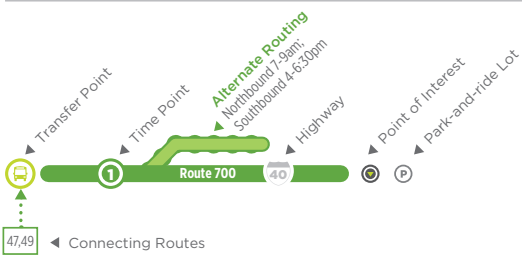

ROUTE

700

REGIONAL TRANSIT CENTER
DURHAM TECH
DOWNTOWN DURHAM

Please Note:
Not all stops shown on map

Route 700 LEGEND

Smoking is NOT allowed on GoTriangle vehicles
By order of Durham County Ordinance, all Transit facilities (except where designated), bus stops, City and County-owned sidewalks, and associated areas within 100 feet, shall be SMOKE-FREE.

**MONDAY -
FRIDAY
SERVICE**

DURHAM STATION to RTC

6:00 am	6:25 am	6:30 am	6:55 am
6:30 am	6:55 am	7:00 am	7:25 am
7:00 am	7:25 am	7:30 am	7:55 am
7:30 am	7:55 am	8:00 am	8:25 am
8:00 am	8:25 am	8:30 am	8:55 am
8:30 am	8:55 am	9:00 am	9:25 am
9:05 am	9:25 am	9:30 am	9:55 am
9:35 am	9:55 am	10:00 am	10:25 am
10:05 am	10:25 am	10:30 am	10:55 am
10:35 am	10:55 am	11:00 am	11:25 am
11:05 am	11:25 am	11:30 am	11:55 am
11:35 am	11:55 am	12:00 pm	12:25 pm
12:05 pm	12:25 pm	12:30 pm	12:55 pm
12:35 pm	12:55 pm	1:00 pm	1:25 pm
1:05 pm	1:25 pm	1:30 pm	1:55 pm
1:35 pm	1:55 pm	2:00 pm	2:25 pm
2:05 pm	2:25 pm	2:30 pm	2:55 pm
2:35 pm	2:55 pm	3:00 pm	3:25 pm
3:05 pm	3:25 pm	3:30 pm	3:55 pm
3:30 pm	3:55 pm	4:00 pm	4:25 pm
4:00 pm	4:25 pm	4:30 pm	4:55 pm
4:30 pm	4:55 pm	5:00 pm	5:25 pm
5:00 pm	5:25 pm	5:30 pm	5:55 pm
5:30 pm	5:55 pm	6:00 pm	6:25 pm
6:00 pm	6:25 pm	6:30 pm	6:55 pm
6:30 pm	6:55 pm		
7:05 pm	7:25 pm	7:30 pm	7:55 pm
8:05 pm	8:25 pm	8:30 pm	8:55 pm
9:05 pm	9:25 pm	9:30 pm	9:55 pm
10:05 pm	10:25 pm	10:30 pm	10:55 pm

919.485.RIDE (7433)
www.gotriangle.org

Effective 08.07.2017