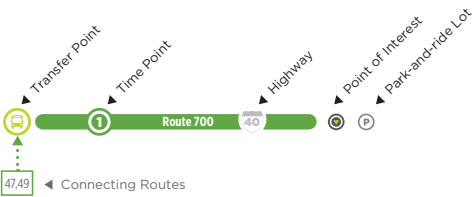

ROUTE 700

REGIONAL TRANSIT CENTER
DURHAM TECH
DOWNTOWN DURHAM

Please Note:
Route 700 **does not stop** between the RTC and downtown Durham

Route 700 LEGEND

Smoking is NOT allowed on GoTriangle vehicles
By order of Durham County Ordinance, all Transit facilities (except where designated), bus stops, City and County-owned sidewalks, and associated areas within 100 feet, shall be SMOKE-FREE.

919.485.RIDE (7433)
www.gotriangle.org

Effective 08.07.2017

ROUTE

700

REGIONAL TRANSIT CENTER
DURHAM TECH
DOWNTOWN DURHAM

SATURDAY

DURHAM STATION to RTC

7:05 am	7:25 am	7:30 am	7:55 am
7:35 am	7:55 am	8:00 am	8:25 am
8:05 am	8:25 am	8:30 am	8:55 am
8:35 am	8:55 am	9:00 am	9:25 am
9:05 am	9:25 am	9:30 am	9:55 am
9:35 am	9:55 am	10:00 am	10:25 am
10:05 am	10:25 am	10:30 am	10:55 am
10:35 am	10:55 am	11:00 am	11:25 am
11:05 am	11:25 am	11:30 am	11:55 am
11:35 am	11:55 am	12:00 pm	12:25 pm
12:05 pm	12:25 pm	12:30 pm	12:55 pm
12:35 pm	12:55 pm	1:00 pm	1:25 pm
1:05 pm	1:25 pm	1:30 pm	1:55 pm
1:35 pm	1:55 pm	2:00 pm	2:25 pm
2:05 pm	2:25 pm	2:30 pm	2:55 pm
2:35 pm	2:55 pm	3:00 pm	3:25 pm
3:05 pm	3:25 pm	3:30 pm	3:55 pm
3:35 pm	3:55 pm	4:00 pm	4:25 pm
4:05 pm	4:25 pm	4:30 pm	4:55 pm
4:35 pm	4:55 pm	5:00 pm	5:25 pm
5:05 pm	5:25 pm	5:30 pm	5:55 pm
5:35 pm	5:55 pm	6:00 pm	6:25 pm
6:05 pm	6:25 pm	6:30 pm	6:55 pm
7:05 pm	7:25 pm	7:30 pm	7:55 pm
8:05 pm	8:25 pm	8:30 pm	8:55 pm
9:05 pm	9:25 pm	9:30 pm	9:55 pm
10:05 pm	10:25 pm	10:30 pm	10:55 pm