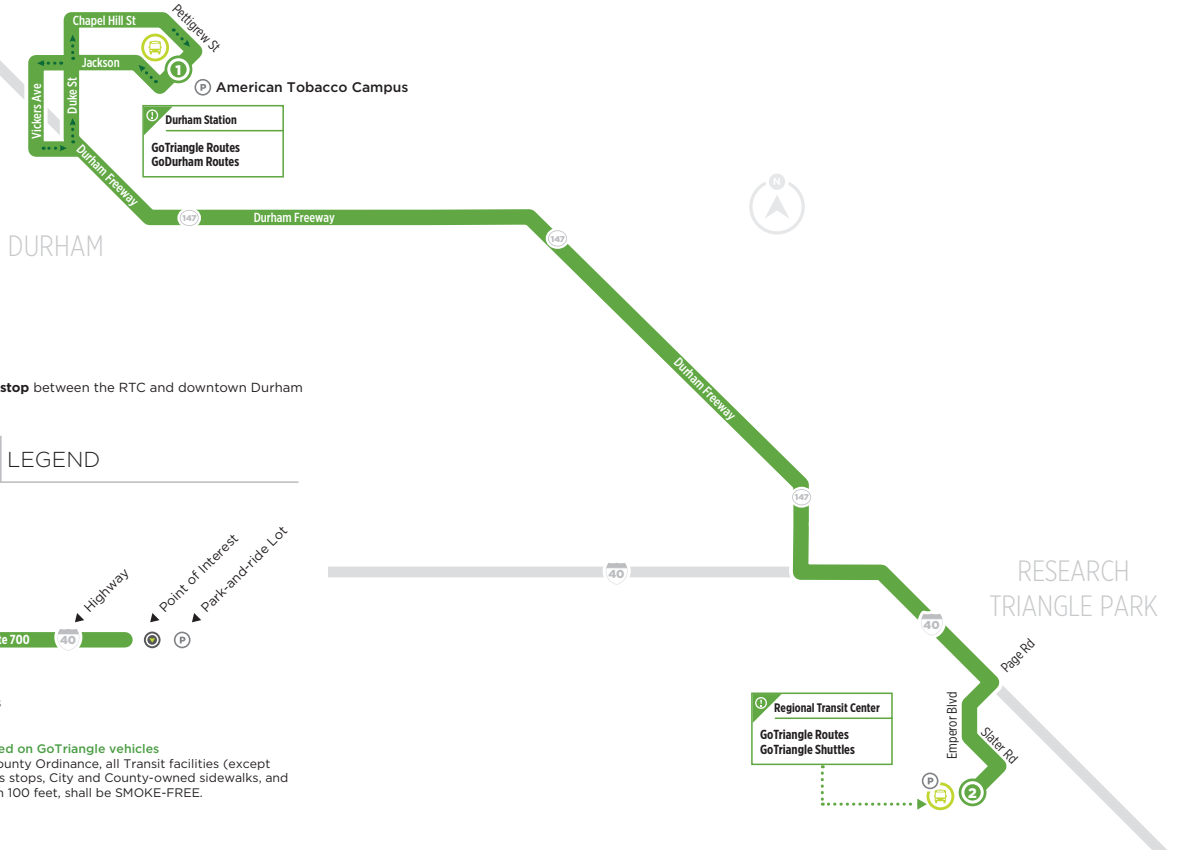

ROUTE 700

REGIONAL TRANSIT CENTER
DURHAM TECH
DOWNTOWN DURHAM

Please Note:
Route 700 **does not stop** between the RTC and downtown Durham

Route 700 LEGEND

Smoking is NOT allowed on GoTriangle vehicles
By order of Durham County Ordinance, all Transit facilities (except where designated), bus stops, City and County-owned sidewalks, and associated areas within 100 feet, shall be SMOKE-FREE.

919.485.RIDE (7433)
www.gotriangle.org

Effective 08.07.2017

ROUTE

700

REGIONAL TRANSIT CENTER
DURHAM TECH
DOWNTOWN DURHAM

SATURDAY

DURHAM STATION to RTC

7:05 am	7:25 am	7:30 am	7:55 am
7:35 am	7:55 am	8:00 am	8:25 am
8:05 am	8:25 am	8:30 am	8:55 am
8:35 am	8:55 am	9:00 am	9:25 am
9:05 am	9:25 am	9:30 am	9:55 am
9:35 am	9:55 am	10:00 am	10:25 am
10:05 am	10:25 am	10:30 am	10:55 am
10:35 am	10:55 am	11:00 am	11:25 am
11:05 am	11:25 am	11:30 am	11:55 am
11:35 am	11:55 am	12:00 pm	12:25 pm
12:05 pm	12:25 pm	12:30 pm	12:55 pm
12:35 pm	12:55 pm	1:00 pm	1:25 pm
1:05 pm	1:25 pm	1:30 pm	1:55 pm
1:35 pm	1:55 pm	2:00 pm	2:25 pm
2:05 pm	2:25 pm	2:30 pm	2:55 pm
2:35 pm	2:55 pm	3:00 pm	3:25 pm
3:05 pm	3:25 pm	3:30 pm	3:55 pm
3:35 pm	3:55 pm	4:00 pm	4:25 pm
4:05 pm	4:25 pm	4:30 pm	4:55 pm
4:35 pm	4:55 pm	5:00 pm	5:25 pm
5:05 pm	5:25 pm	5:30 pm	5:55 pm
5:35 pm	5:55 pm	6:00 pm	6:25 pm
6:05 pm	6:25 pm	6:30 pm	6:55 pm
7:05 pm	7:25 pm	7:30 pm	7:55 pm
8:05 pm	8:25 pm	8:30 pm	8:55 pm
9:05 pm	9:25 pm	9:30 pm	9:55 pm
10:05 pm	10:25 pm	10:30 pm	10:55 pm

SUNDAY

DURHAM STATION to RTC

7:05 am	7:25 am	7:30 am	7:55 am
8:05 am	8:25 am	8:30 am	8:55 am
9:05 am	9:25 am	9:30 am	9:55 am
10:05 am	10:25 am	10:30 am	10:55 am
11:05 am	11:25 am	11:30 am	11:55 am
12:05 pm	12:25 pm	12:30 pm	12:55 pm
1:05 pm	1:25 pm	1:30 pm	1:55 pm
2:05 pm	2:25 pm	2:30 pm	2:55 pm
3:05 pm	3:25 pm	3:30 pm	3:55 pm
4:05 pm	4:25 pm	4:30 pm	4:55 pm
5:05 pm	5:25 pm	5:30 pm	5:55 pm
6:05 pm	6:25 pm	6:30 pm	6:55 pm