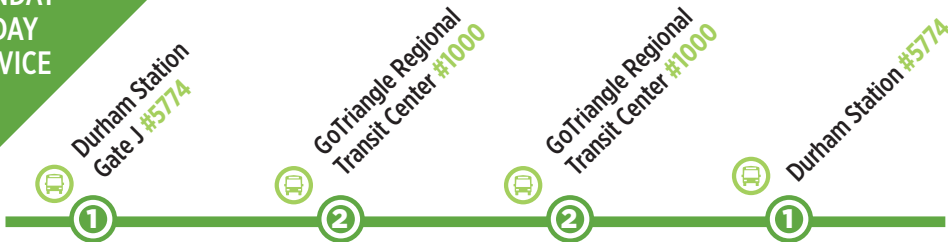

MONDAY - FRIDAY SERVICE

DURHAM STATION to RTC

6:00 am	6:25 am	6:30 am	6:55 am
6:30 am	6:55 am	7:00 am	7:25 am
7:00 am	7:25 am	7:30 am	7:55 am
7:30 am	7:55 am	8:00 am	8:25 am
8:00 am	8:25 am	8:30 am	8:55 am
8:30 am	8:55 am	9:00 am	9:25 am
9:05 am	9:25 am	9:30 am	9:55 am
9:35 am	9:55 am	10:00 am	10:25 am
10:05 am	10:25 am	10:30 am	10:55 am
10:35 am	10:55 am	11:00 am	11:25 am
11:05 am	11:25 am	11:30 am	11:55 am
11:35 am	11:55 am	12:00 pm	12:25 pm
12:05 pm	12:25 pm	12:30 pm	12:55 pm
12:35 pm	12:55 pm	1:00 pm	1:25 pm
1:05 pm	1:25 pm	1:30 pm	1:55 pm
1:35 pm	1:55 pm	2:00 pm	2:25 pm
2:05 pm	2:25 pm	2:30 pm	2:55 pm
2:35 pm	2:55 pm	3:00 pm	3:25 pm
3:05 pm	3:25 pm	3:30 pm	3:55 pm
3:30 pm	3:55 pm	4:00 pm	4:25 pm
4:00 pm	4:25 pm	4:30 pm	4:55 pm
4:30 pm	4:55 pm	5:00 pm	5:25 pm
5:00 pm	5:25 pm	5:30 pm	5:55 pm
5:30 pm	5:55 pm	6:00 pm	6:25 pm
6:00 pm	6:25 pm	6:30 pm	6:55 pm
6:30 pm	6:55 pm		
7:05 pm	7:25 pm	7:30 pm	7:55 pm
8:05 pm	8:25 pm	8:30 pm	8:55 pm
9:05 pm	9:25 pm	9:30 pm	9:55 pm
10:05 pm	10:25 pm	10:30 pm	10:55 pm