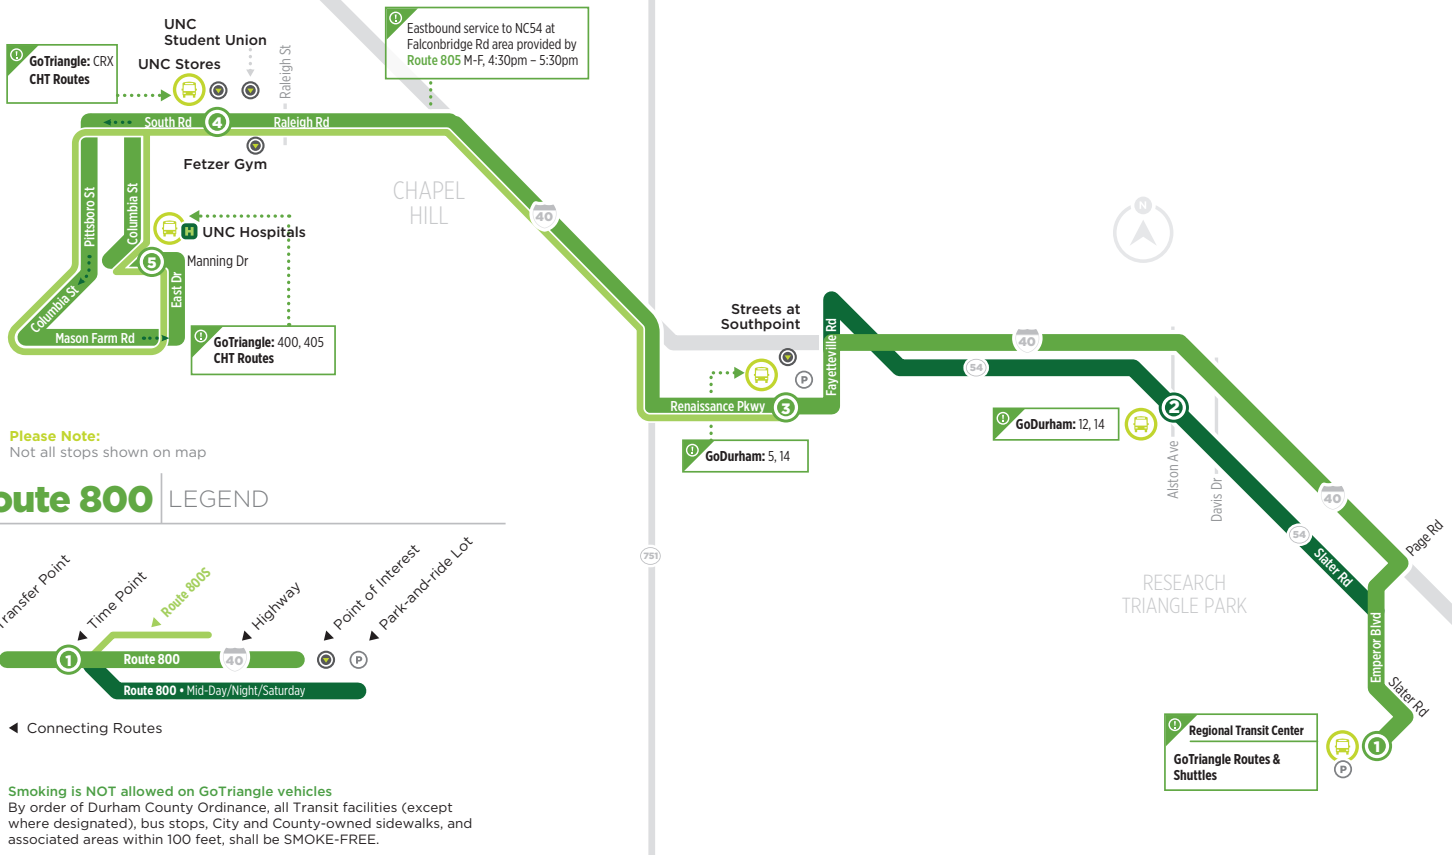

# ROUTE 800 & 800S

CHAPEL HILL  
SOUTH POINT  
RTC

**Please Note:**  
Not all stops shown on map

## Route 800 LEGEND

**Smoking is NOT allowed on GoTriangle vehicles**  
By order of Durham County Ordinance, all Transit facilities (except where designated), bus stops, City and County-owned sidewalks, and associated areas within 100 feet, shall be SMOKE-FREE.

**!** Service provided by Route 805

**!** Trips beginning or ending at The Streets at Southpoint are now named 800S, highlighted in green

**!** **Note:** Buses may not wait on Manning Dr. at UNC Hospitals. If the bus arrives to the stop too early, it will leave and then return to the stop at the next pick-up time.

**!** **Note:** Buses may not wait on Manning Dr. at UNC Hospitals. If the bus arrives to the stop too early, it will leave and then return to the stop at the next pick-up time.