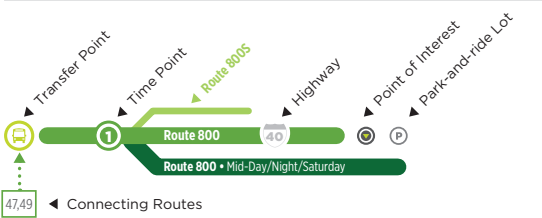

# ROUTE 800 & 800S

CHAPEL HILL  
SOUTH POINT  
RTC

**Please Note:**  
Not all stops shown on map

## Route 800 LEGEND

**Smoking is NOT allowed on GoTriangle vehicles**  
By order of Durham County Ordinance, all Transit facilities (except where designated), bus stops, City and County-owned sidewalks, and associated areas within 100 feet, shall be SMOKE-FREE.

**!** Service provided by Route 805

**!** Trips beginning or ending at The Streets at Southpoint are now named 800S, highlighted in green

**!** **Note:** Buses may not wait on Manning Dr. at UNC Hospitals. If the bus arrives to the stop too early, it will leave and then return to the stop at the next pick-up time.