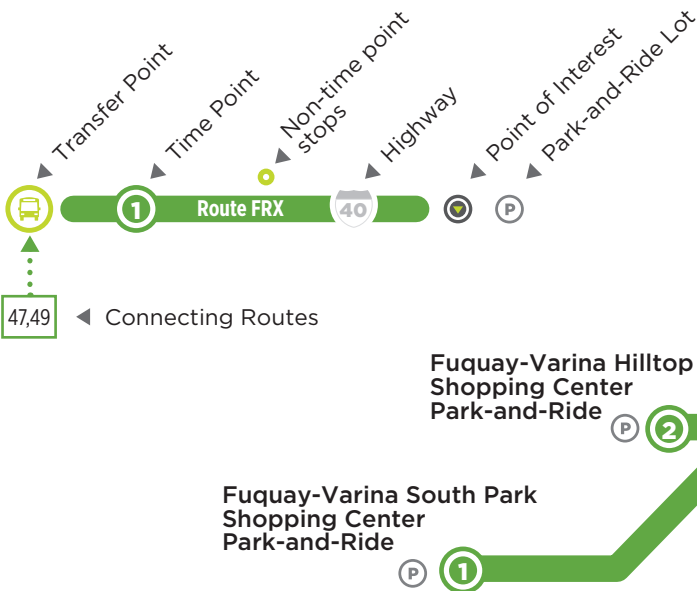

ROUTE

FRX

NORTH RALEIGH
REGIONAL TRANSIT CENTER
MON. - FRI. PEAK HOURS ONLY

GoRaleigh Station

GoTriangle:
102, 105, 301, 300, 305,
CRX, DRX, KRX, WRX,
ZWX, FRX

GoRaleigh Routes

NOTE: FRX stops on Wilmington St but does not enter GoRaleigh Station

Route FRX LEGEND

FUQUAY-VARINA to RALEIGH to FUQUAY-VARINA

6:05 am	6:20 am	6:45 am	6:50 am	-	7:35 am
6:35 am	6:50 am	7:20 am	7:25 am	-	-
7:35 am	7:51 am	8:30 am	8:35 am	-	-
-	-	4:10 pm	4:13 pm	4:45 pm	5:05 pm
-	-	5:10 pm	5:13 pm	5:50 pm	6:10 pm
5:10 pm	-	6:10 pm	6:13 pm	6:45 pm	7:05 pm

! Times in **BOLD** are drop-off only

This route is operated through a partnership with