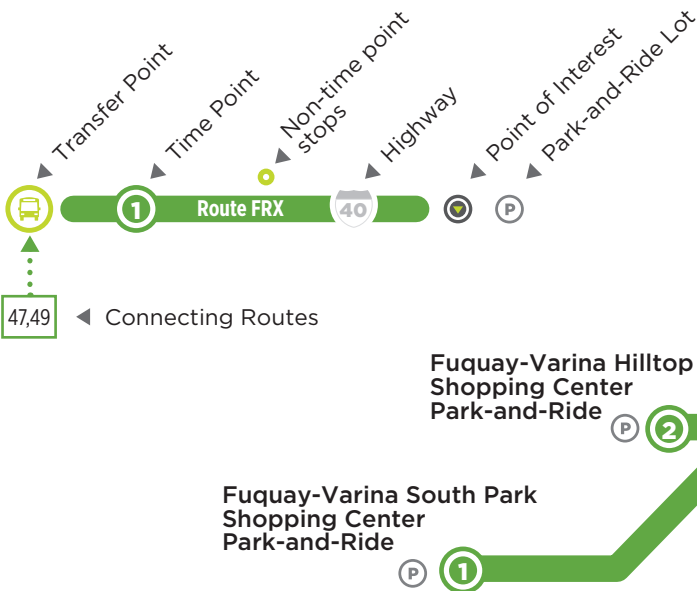

# FRX

NORTH RALEIGH  
REGIONAL TRANSIT CENTER  
MON. - FRI. PEAK HOURS ONLY

**GoRaleigh Station**

**GoTriangle:**  
102, 105, 301, 300, 305,  
CRX, DRX, KRX, WRX,  
ZWX, FRX

**GoRaleigh Routes**

**NOTE:** FRX stops on Wilmington St but does not enter GoRaleigh Station

## Route FRX LEGEND

### FUQUAY-VARINA to RALEIGH to FUQUAY-VARINA

6:05 am	6:20 am	<b>6:45 am</b>	6:50 am	-	7:35 am
6:35 am	6:50 am	<b>7:20 am</b>	7:25 am	-	-
7:35 am	7:51 am	<b>8:30 am</b>	8:35 am	-	-
-	-	4:10 pm	4:13 pm	<b>4:45 pm</b>	5:05 pm
-	-	5:10 pm	5:13 pm	<b>5:50 pm</b>	6:10 pm
5:10 pm	-	6:10 pm	6:13 pm	<b>6:45 pm</b>	7:05 pm

**!** Times in **BOLD** are drop-off only

This route is operated through a partnership with