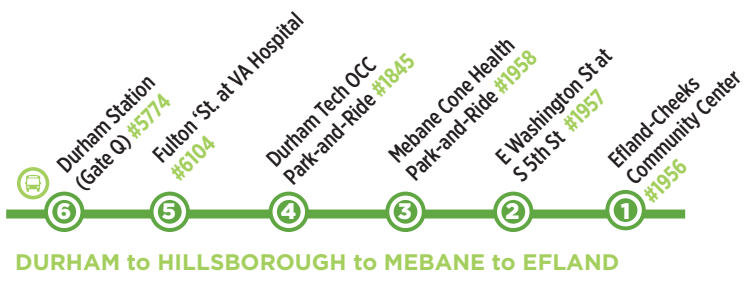

ROUTE ODX

ORANGE COUNTY
DURHAM EXPRESS
MON. - FRI. PEAK HOURS ONLY

Please Note:
Not all stops shown on map

Route ODX LEGEND

EFLAND to MEBANE to HILLSBOROUGH to DURHAM

5:45 am	5:58 am	6:09 am	6:25 am	6:48 am	6:55 am
6:45 am	6:58 am	7:09 am	7:25 am	7:48 am	7:55 am
7:45 am	7:58 am	8:09 am	8:25 am	8:48 am	8:55 am

DURHAM to HILLSBOROUGH to EFLAND

6:00 am	6:20 am	6:45 am
7:00 am	7:20 am	7:45 am

EFLAND to HILLSBOROUGH to DURHAM

4:20 pm	4:30 pm	4:55 pm
5:10 pm	5:20 pm	5:55 pm
6:10 pm	6:20 pm	6:55 pm

DURHAM to HILLSBOROUGH to MEBANE to EFLAND

4:00 pm	4:08 pm	4:27 pm	4:45 pm	4:57 pm	5:10 pm
5:00 pm	5:08 pm	5:27 pm	5:45 pm	5:57 pm	6:10 pm
6:00 pm	6:08 pm	6:27 pm	6:45 pm	6:57 pm	7:10 pm

! Times in **BOLD** are drop-off only

! Free timed connection from PART Route 4 to Triad or UNC. Find PART Route 4 schedules here: <http://www.partnc.org/route-4/>

Service provided by Orange Public Transportation connects with this route in Hillsborough. Call 919-245-2008 for route and schedule information

919.485.RIDE (7433) | www.gotriangle.org
Effective 08.07.2017