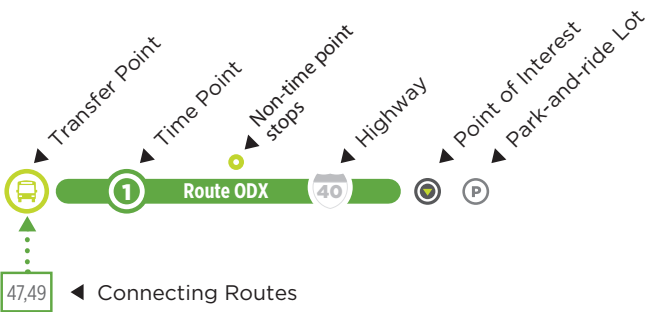

ROUTE ODX

ORANGE COUNTY
DURHAM EXPRESS
MON. - FRI. PEAK HOURS ONLY

Please Note:
Not all stops shown on map

Route ODX LEGEND

EFLAND to MEBANE to HILLSBOROUGH to DURHAM

5:45 am	5:58 am	6:09 am	6:25 am	6:48 am	6:55 am
6:45 am	6:58 am	7:09 am	7:25 am	7:48 am	7:55 am
7:45 am	7:58 am	8:09 am	8:25 am	8:48 am	8:55 am

4:00 pm	4:08 pm	4:27 pm	4:45 pm	4:57 pm	5:10 pm
5:00 pm	5:08 pm	5:27 pm	5:45 pm	5:57 pm	6:10 pm
6:00 pm	6:08 pm	6:27 pm	6:45 pm	6:57 pm	7:10 pm

! Times in **BOLD** are drop-off only

! Free timed connection from PART Route 4 to Triad or UNC. Find PART Route 4 schedules here: <http://www.partnc.org/route-4/>

Service provided by Orange Public Transportation connects with this route in Hillsborough. Call 919-245-2008 for route and schedule information

919.485.RIDE (7433) | www.gotriangle.org
Effective 08.07.2017