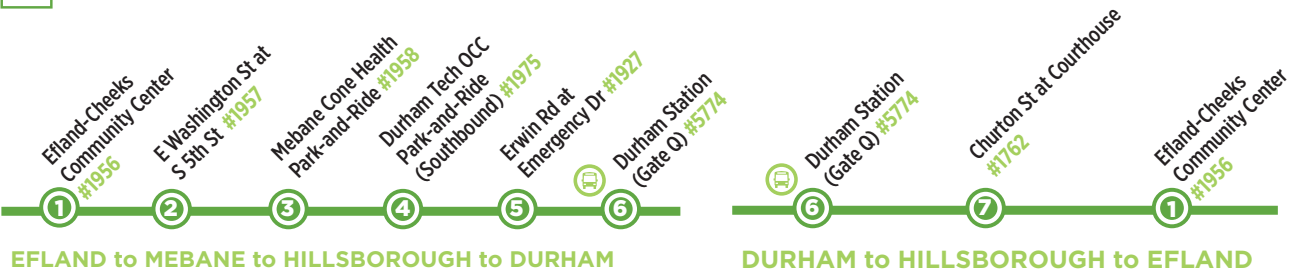

ROUTE ODX

ORANGE COUNTY
DURHAM EXPRESS
MON. - FRI. PEAK HOURS ONLY

Please Note:
Not all stops shown on map

Route ODX LEGEND

EFLAND to MEBANE to HILLSBOROUGH to DURHAM

5:45 am	5:58 am	6:09 am	6:25 am	6:48 am	6:55 am
6:45 am	6:58 am	7:09 am	7:25 am	7:48 am	7:55 am
7:45 am	7:58 am	8:09 am	8:25 am	8:48 am	8:55 am

DURHAM to HILLSBOROUGH to EFLAND

6:00 am	6:20 am	6:45 am
7:00 am	7:20 am	7:45 am

EFLAND to HILLSBOROUGH to DURHAM

4:20 pm	4:30 pm	4:55 pm
5:10 pm	5:20 pm	5:55 pm
6:10 pm	6:20 pm	6:55 pm

DURHAM to HILLSBOROUGH to MEBANE to EFLAND

4:00 pm	4:08 pm	4:27 pm	4:45 pm	4:57 pm	5:10 pm
5:00 pm	5:08 pm	5:27 pm	5:45 pm	5:57 pm	6:10 pm
6:00 pm	6:08 pm	6:27 pm	6:45 pm	6:57 pm	7:10 pm

! Times in **BOLD** are drop-off only

! Free timed connection from PART Route 4 to Triad or UNC. Find PART Route 4 schedules here: <http://www.partnc.org/route-4/>

Service provided by Orange Public Transportation connects with this route in Hillsborough. Call 919-245-2008 for route and schedule information

919.485.RIDE (7433) | www.gotriangle.org
Effective 08.07.2017