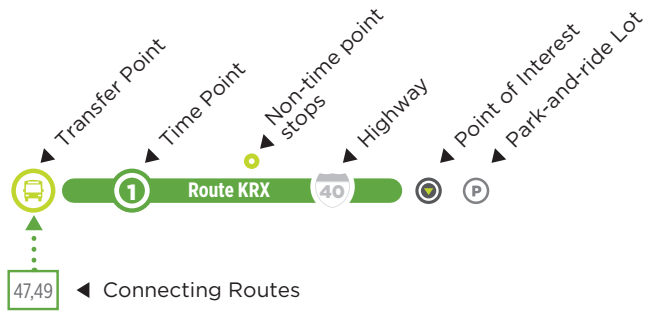

ROUTE KRX

KNIGHTDALE
DOWNTOWN RALEIGH EXPRESS
MON. - FRI. PEAK HOURS ONLY

Route KRX LEGEND

KNIGHTDALE to RALEIGH

| | | | | | |
|---------|---------|---------|---------|---------|---------|
| 6:20 am | 6:21 am | 6:26 am | 6:37 am | 6:45 am | 6:55 am |
| 7:20 am | 7:21 am | 7:26 am | 7:37 am | 7:45 am | 7:55 am |
| 8:20 am | 8:21 am | 8:26 am | 8:37 am | 8:45 am | 8:55 am |
| 4:36 pm | 4:37 pm | - | 4:51 pm | - | 5:05 pm |
| 5:36 pm | 5:37 pm | - | 5:51 pm | - | 6:05 pm |

This route is operated through a partnership with

RALEIGH to KNIGHTDALE

| | | | | | |
|---------|---------|---------|---------|---------|---------|
| 6:52 am | - | 7:00 am | - | 7:20 am | 7:21 am |
| 7:52 am | - | 8:00 am | - | 8:20 am | 8:21 am |
| 4:00 pm | 4:05 pm | 4:15 pm | 4:30 pm | 4:36 pm | 4:37 pm |
| 5:00 pm | 5:05 pm | 5:15 pm | 5:30 pm | 5:36 pm | 5:37 pm |
| 6:00 pm | 6:05 pm | 6:15 pm | 6:30 pm | 6:36 pm | 6:37 pm |

919.485.RIDE (7433)
www.gotriangle.org

Effective 08.07.2017