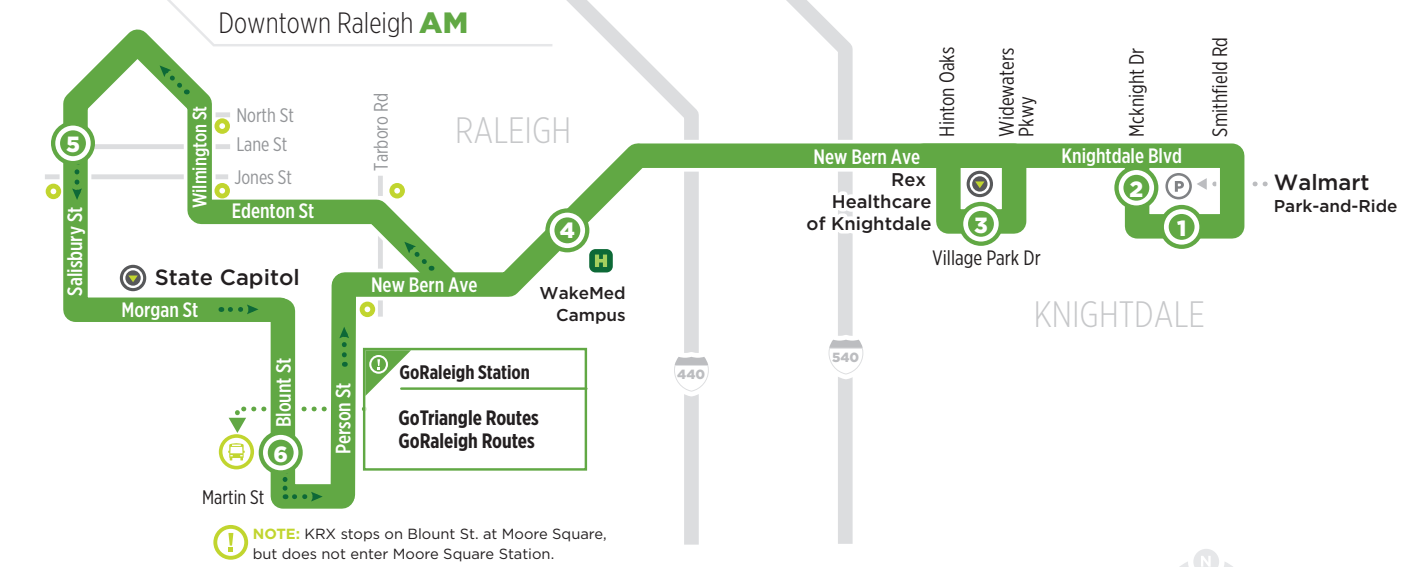

ROUTE KRX

KNIGHTDALE
DOWNTOWN RALEIGH EXPRESS
MON. - FRI. PEAK HOURS ONLY

Route KRX LEGEND

KNIGHTDALE to RALEIGH

| | | | | | |
|---------|---------|---------|---------|---------|---------|
| 6:20 am | 6:21 am | 6:26 am | 6:37 am | 6:45 am | 6:55 am |
| 7:20 am | 7:21 am | 7:26 am | 7:37 am | 7:45 am | 7:55 am |
| 8:20 am | 8:21 am | 8:26 am | 8:37 am | 8:45 am | 8:55 am |
| 4:36 pm | 4:37 pm | - | 4:51 pm | - | 5:05 pm |
| 5:36 pm | 5:37 pm | - | 5:51 pm | - | 6:05 pm |

This route is operated through a partnership with

RALEIGH to KNIGHTDALE

| | | | | | |
|---------|---------|---------|---------|---------|---------|
| 6:52 am | - | 7:00 am | - | 7:20 am | 7:21 am |
| 7:52 am | - | 8:00 am | - | 8:20 am | 8:21 am |
| 4:00 pm | 4:05 pm | 4:15 pm | 4:30 pm | 4:36 pm | 4:37 pm |
| 5:00 pm | 5:05 pm | 5:15 pm | 5:30 pm | 5:36 pm | 5:37 pm |
| 6:00 pm | 6:05 pm | 6:15 pm | 6:30 pm | 6:36 pm | 6:37 pm |

919.485.RIDE (7433)
www.gotriangle.org

Effective 08.07.2017