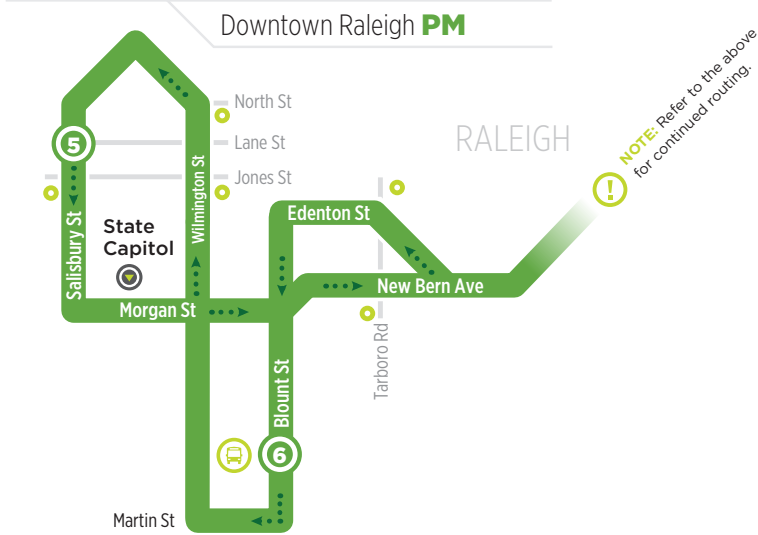

ROUTE KRX

KNIGHTDALE
DOWNTOWN RALEIGH EXPRESS
MON. - FRI. PEAK HOURS ONLY

Route KRX LEGEND

KNIGHTDALE to RALEIGH

| | | | | | |
|---------|---------|---------|---------|---------|---------|
| 6:20 am | 6:21 am | 6:26 am | 6:37 am | 6:45 am | 6:55 am |
| 7:20 am | 7:21 am | 7:26 am | 7:37 am | 7:45 am | 7:55 am |
| 8:20 am | 8:21 am | 8:26 am | 8:37 am | 8:45 am | 8:55 am |
| 4:36 pm | 4:37 pm | - | 4:51 pm | - | 5:05 pm |
| 5:36 pm | 5:37 pm | - | 5:51 pm | - | 6:05 pm |

This route is operated through a partnership with

RALEIGH to KNIGHTDALE

| | | | | | |
|---------|---------|---------|---------|---------|---------|
| 6:52 am | - | 7:00 am | - | 7:20 am | 7:21 am |
| 7:52 am | - | 8:00 am | - | 8:20 am | 8:21 am |
| 4:00 pm | 4:05 pm | 4:15 pm | 4:30 pm | 4:36 pm | 4:37 pm |
| 5:00 pm | 5:05 pm | 5:15 pm | 5:30 pm | 5:36 pm | 5:37 pm |
| 6:00 pm | 6:05 pm | 6:15 pm | 6:30 pm | 6:36 pm | 6:37 pm |

919.485.RIDE (7433)
www.gotriangle.org

Effective 08.07.2017