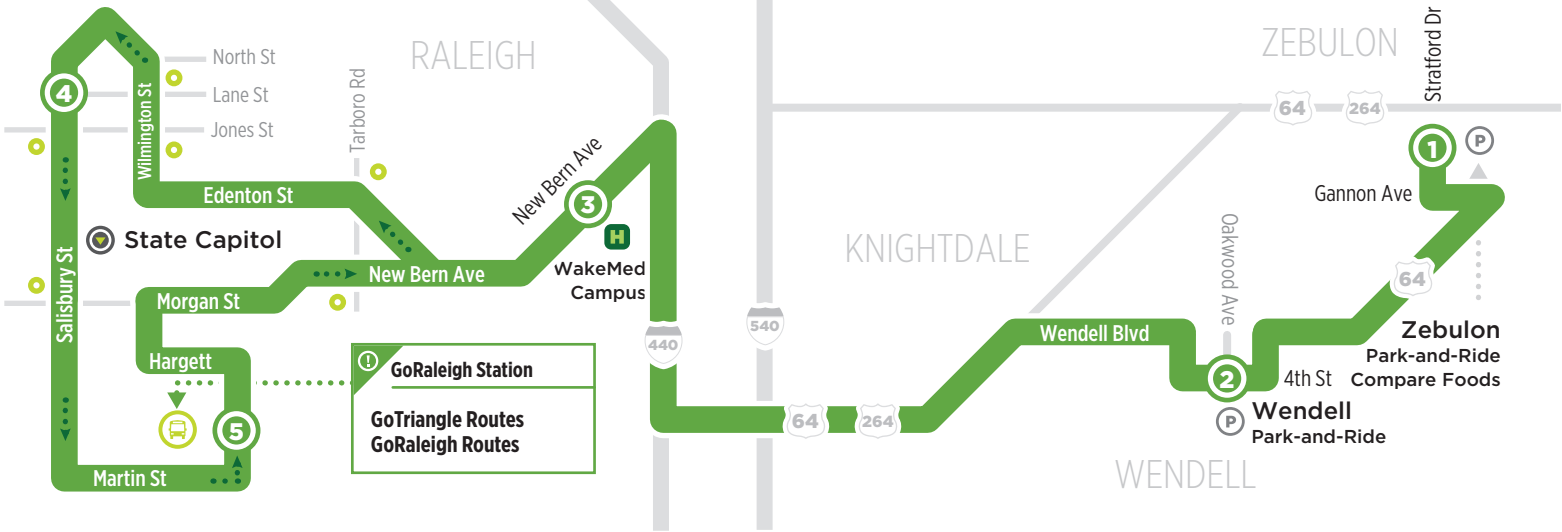

ROUTE ZWX

ZEBULON
WENDELL
DOWNTOWN RALEIGH EXPRESS
MON. - FRI. PEAK HOURS ONLY

Downtown Raleigh AM

Downtown Raleigh PM

NOTE: Refer to the above for continued routing

Route ZWX LEGEND

ZEBULON to WENDELL to RALEIGH

6:00 am	6:10 am	6:32 am	6:40 am	6:50 am
7:00 am	7:10 am	7:32 am	7:40 am	7:50 am
8:00 am	8:10 am	8:32 am	8:40 am	8:50 am
5:05 pm	5:15 pm	5:40 pm	-	5:55 pm

RALEIGH to WENDELL to ZEBULON

7:00 am	-	7:10 am	7:33 am	7:50 am
4:10 pm	4:15 pm	4:25 pm	4:48 pm	5:00 pm
5:10 pm	5:15 pm	5:25 pm	5:48 pm	6:00 pm
6:10 pm	6:15 pm	6:25 pm	6:48 pm	7:00 pm

This route is operated through a partnership with