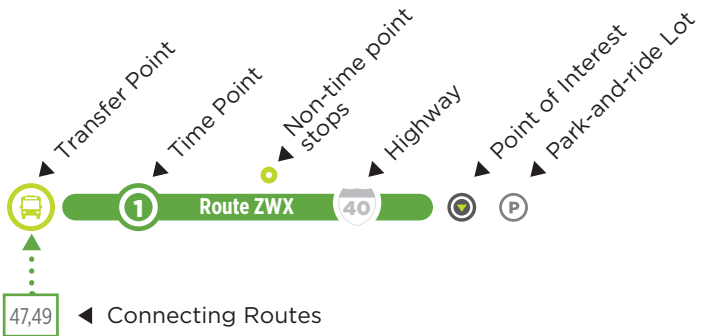

ROUTE ZWX

ZEBULON
WENDELL
DOWNTOWN RALEIGH EXPRESS
MON. - FRI. PEAK HOURS ONLY

Downtown Raleigh AM

Downtown Raleigh PM

NOTE: Refer to the above for continued routing

Route ZWX LEGEND

ZEBULON to WENDELL to RALEIGH

6:00 am	6:10 am	6:32 am	6:40 am	6:50 am
7:00 am	7:10 am	7:32 am	7:40 am	7:50 am
8:00 am	8:10 am	8:32 am	8:40 am	8:50 am
5:05 pm	5:15 pm	5:40 pm	-	5:55 pm

RALEIGH to WENDELL to ZEBULON

7:00 am	-	7:10 am	7:33 am	7:50 am
4:10 pm	4:15 pm	4:25 pm	4:48 pm	5:00 pm
5:10 pm	5:15 pm	5:25 pm	5:48 pm	6:00 pm
6:10 pm	6:15 pm	6:25 pm	6:48 pm	7:00 pm