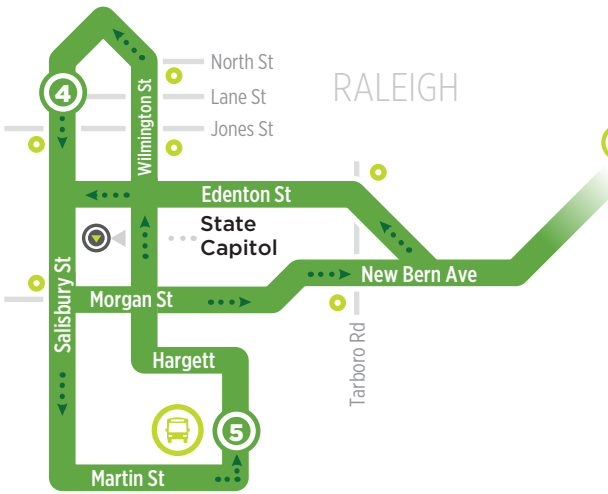

ROUTE ZWX

ZEBULON
WENDELL
DOWNTOWN RALEIGH EXPRESS
MON. - FRI. PEAK HOURS ONLY

Downtown Raleigh AM

Downtown Raleigh PM

NOTE: Refer to the above for continued routing

Route ZWX LEGEND

ZEBULON to WENDELL to RALEIGH

6:00 am	6:10 am	6:32 am	6:40 am	6:50 am
7:00 am	7:10 am	7:32 am	7:40 am	7:50 am
8:00 am	8:10 am	8:32 am	8:40 am	8:50 am
5:05 pm	5:15 pm	5:40 pm	-	5:55 pm

RALEIGH to WENDELL to ZEBULON

7:00 am	-	7:10 am	7:33 am	7:50 am
4:10 pm	4:15 pm	4:25 pm	4:48 pm	5:00 pm
5:10 pm	5:15 pm	5:25 pm	5:48 pm	6:00 pm
6:10 pm	6:15 pm	6:25 pm	6:48 pm	7:00 pm

This route is operated through a partnership with