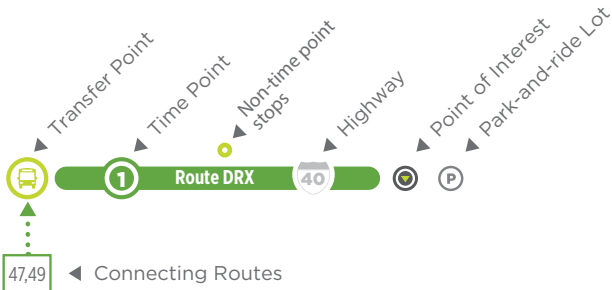

ROUTE DRX

DURHAM
NC STATE UNIVERSITY
DOWNTOWN RALEIGH EXPRESS
MON. - FRI. PEAK HOURS ONLY

Route DRX LEGEND

DURHAM to RALEIGH

5:55 am	6:05 am	6:33 am	6:45 am
6:25 am	6:37 am	7:05 am	7:17 am
6:55 am	7:07 am	7:35 am	7:45 am
7:22 am	7:34 am	8:11 am	8:22 am
7:55 am	8:10 am	8:43 am	8:55 am
8:30 am	8:45 am	9:15 am	9:25 am

RALEIGH to DURHAM

5:55 am	6:04 am	6:12 am	6:37 am	6:44 am	6:55 am
6:25 am	6:34 am	6:42 am	7:07 am	7:15 am	7:22 am
6:50 am	6:59 am	7:09 am	7:42 am	7:51 am	7:55 am
7:25 am	7:34 am	7:44 am	8:17 am	8:24 am	8:30 am
7:50 am	8:00 am	8:10 am	8:47 am	8:55 am	9:05 am
8:25 am	8:35 am	8:45 am	9:14 am	9:22 am	9:28 am

RALEIGH to DURHAM

3:35 pm	3:47 pm	4:19 pm	4:25 pm
4:05 pm	4:18 pm	4:50 pm	4:57 pm
4:40 pm	4:53 pm	5:30 pm	5:38 pm
5:25 pm	5:38 pm	6:15 pm	6:23 pm
6:00 pm	6:12 pm	6:45 pm	6:53 pm
6:30 pm	6:42 pm	7:12 pm	7:20 pm

! Times in **BOLD** are drop-off only
919.485.RIDE (7433) | www.gotriangle.org

Effective 08.07.2016