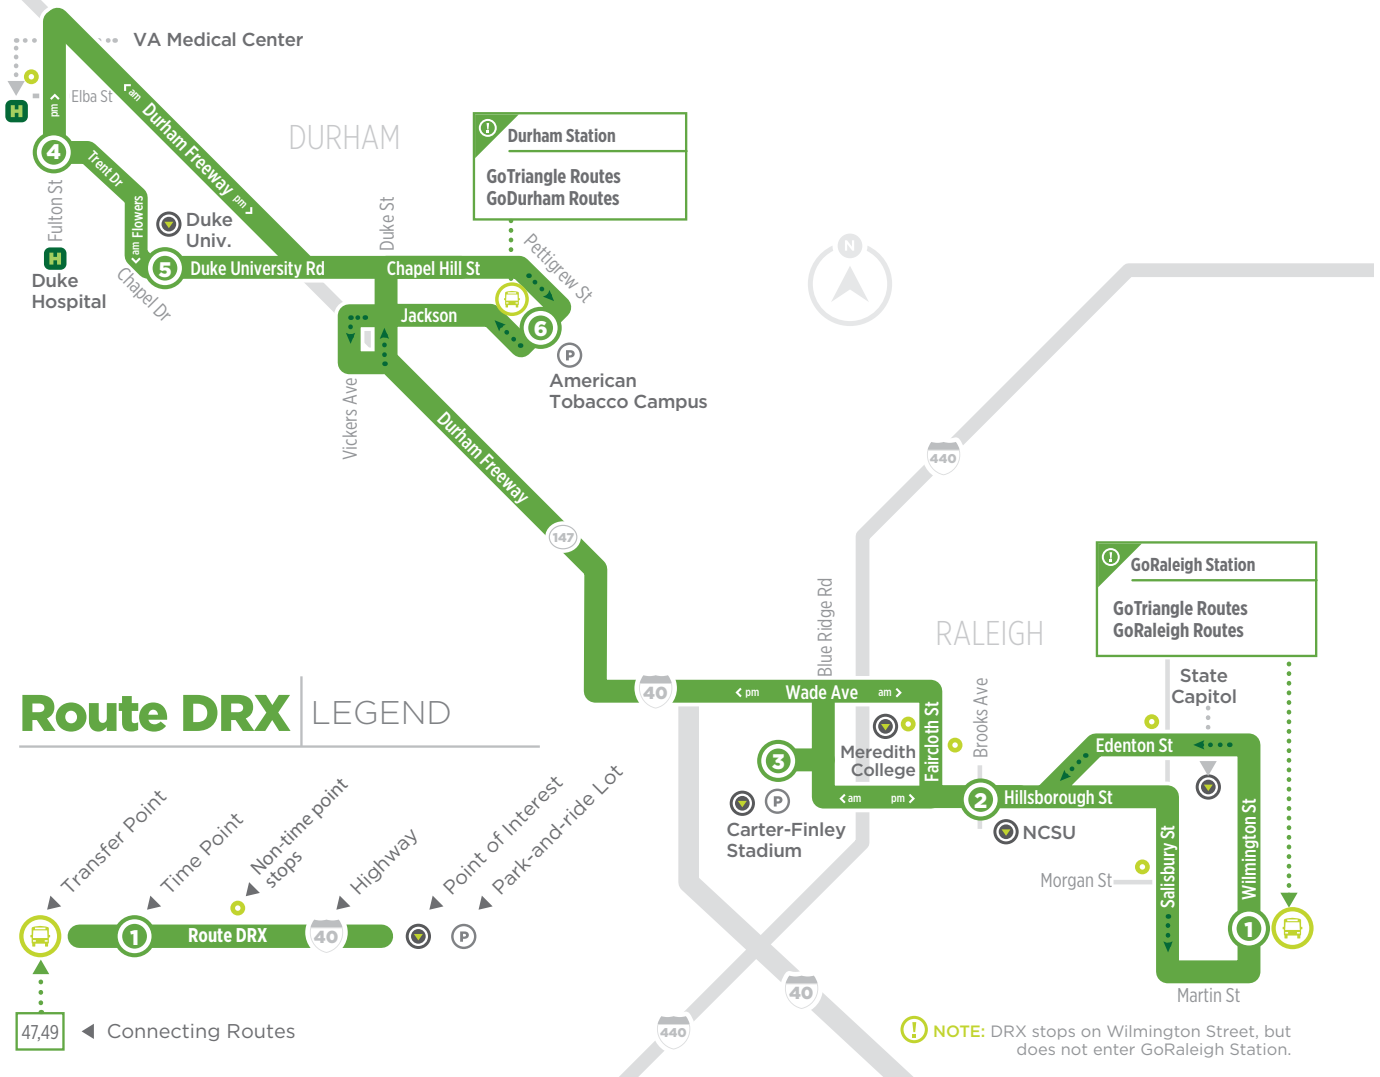

ROUTE DRX

DURHAM
NC STATE UNIVERSITY
DOWNTOWN RALEIGH EXPRESS
MON. - FRI. PEAK HOURS ONLY

Route DRX LEGEND

DURHAM to RALEIGH

5:55 am	6:05 am	6:33 am	6:45 am
6:25 am	6:37 am	7:05 am	7:17 am
6:55 am	7:07 am	7:35 am	7:45 am
7:22 am	7:34 am	8:11 am	8:22 am
7:55 am	8:10 am	8:43 am	8:55 am
8:30 am	8:45 am	9:15 am	9:25 am

RALEIGH to DURHAM

3:35 pm	3:47 pm	4:19 pm	4:25 pm
4:05 pm	4:18 pm	4:50 pm	4:57 pm
4:40 pm	4:53 pm	5:30 pm	5:38 pm
5:25 pm	5:38 pm	6:15 pm	6:23 pm
6:00 pm	6:12 pm	6:45 pm	6:53 pm
6:30 pm	6:42 pm	7:12 pm	7:20 pm

DURHAM to RALEIGH

3:30 pm	3:38 pm	3:44 pm	4:13 pm	4:22 pm	4:35 pm
4:02 pm	4:10 pm	4:17 pm	4:52 pm	5:02 pm	5:20 pm
4:30 pm	4:40 pm	4:47 pm	5:29 pm	5:44 pm	5:55 pm
5:05 pm	5:15 pm	5:23 pm	6:05 pm	6:17 pm	6:30 pm
5:40 pm	5:48 pm	5:56 pm	6:33 pm	6:42 pm	6:50 pm
6:25 pm	6:33 pm	6:39 pm	7:06 pm	7:15 pm	7:25 pm

! Times in **BOLD** are drop-off only
919.485.RIDE (7433) | www.gotriangle.org

Effective 08.07.2016