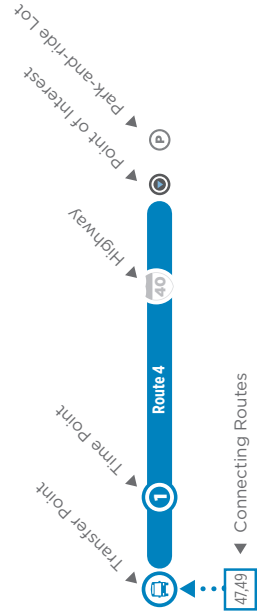

Smoking is NOT allowed on GoDurham vehicles

By order of Durham County Ordinance, all Transit facilities (except where designated), bus stops, City and County-owned sidewalks, and associated areas within 100 feet, shall be SMOKE-FREE.

Durham

919.485.RIDE (7433) | www.godurhamtransit.org

Effective 09.26.2015