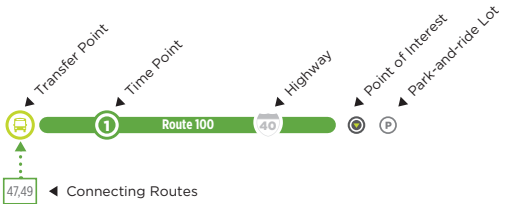

# ROUTE 100

REGIONAL TRANSIT CENTER  
RDU INT. AIRPORT  
DOWNTOWN RALEIGH

## Route 100 LEGEND

Smoking is NOT allowed on GoTriangle vehicles  
By order of Durham County Ordinance, all Transit facilities (except where designated), bus stops, City and County-owned sidewalks, and associated areas within 100 feet, shall be SMOKE-FREE.

**Please Note:**  
Not all stops shown on map

### RTC to RDU AIRPORT to RALEIGH

7:30 am	7:38 am	7:40 am	8:00 am	8:15 am
8:30 am	8:38 am	8:40 am	9:00 am	9:15 am
9:30 am	9:38 am	9:40 am	10:00 am	10:15 am
10:30 am	10:38 am	10:40 am	11:00 am	11:15 am
11:30 am	11:38 am	11:40 am	12:00 pm	12:15 pm
12:30 pm	12:38 pm	12:40 pm	1:00 pm	1:15 pm
1:30 pm	1:38 pm	1:40 pm	2:00 pm	2:15 pm
2:30 pm	2:38 pm	2:40 pm	3:00 pm	3:15 pm
3:30 pm	3:38 pm	3:40 pm	4:00 pm	4:15 pm
4:30 pm	4:38 pm	4:40 pm	5:00 pm	5:15 pm
5:30 pm	5:38 pm	5:40 pm	6:00 pm	6:15 pm
6:30 pm	6:38 pm	6:40 pm	7:00 pm	7:15 pm