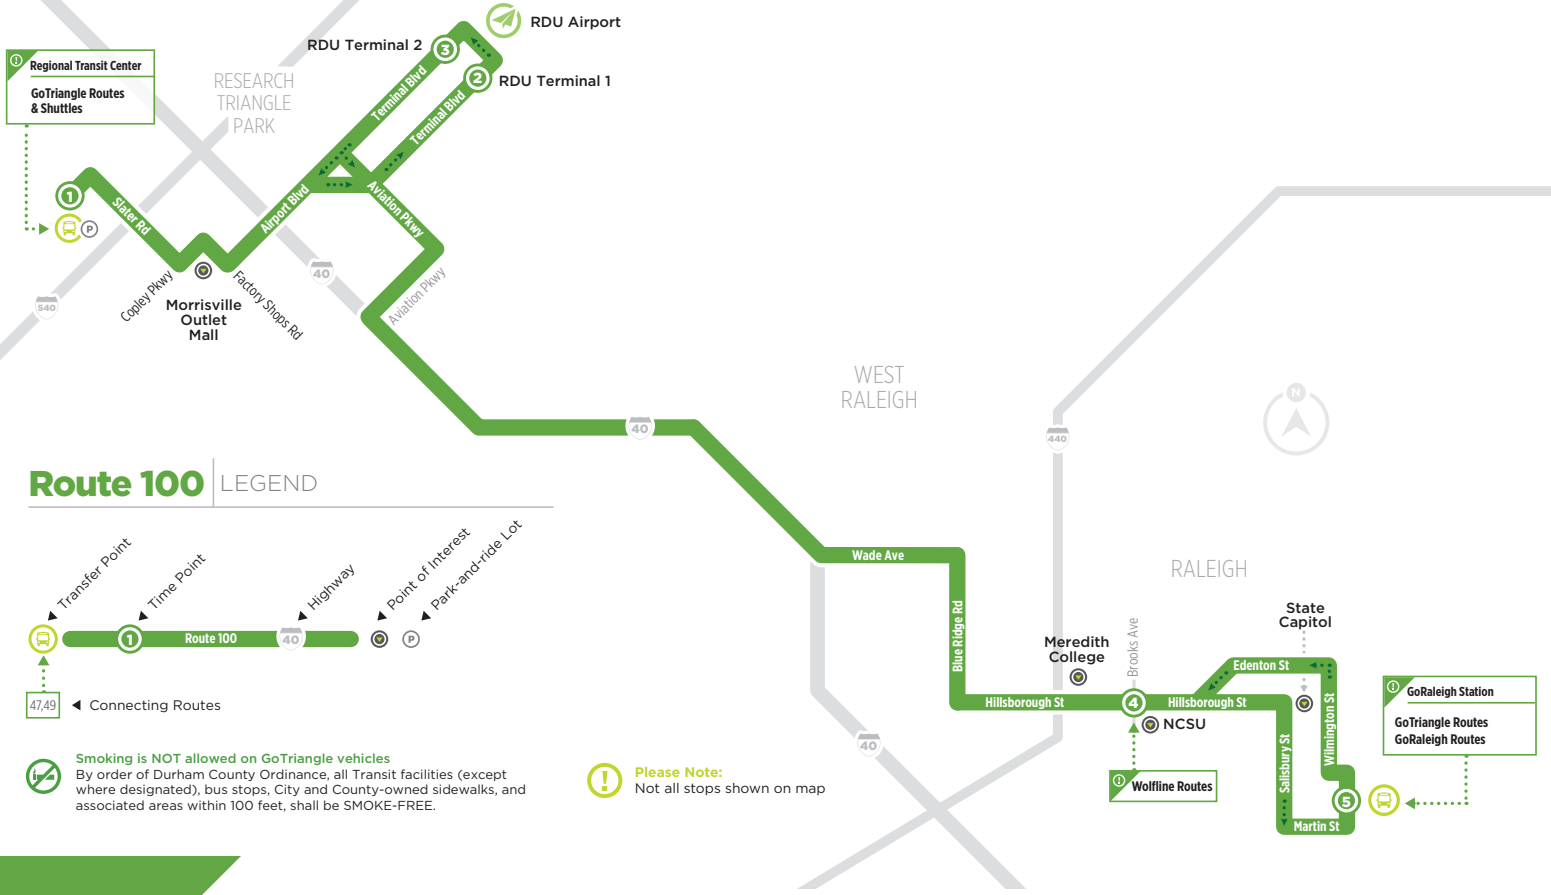

# ROUTE 100

REGIONAL TRANSIT CENTER  
RDU INT. AIRPORT  
DOWNTOWN RALEIGH

## Route 100 LEGEND

Smoking is NOT allowed on GoTriangle vehicles  
By order of Durham County Ordinance, all Transit facilities (except where designated), bus stops, City and County-owned sidewalks, and associated areas within 100 feet, shall be SMOKE-FREE.

**Please Note:**  
Not all stops shown on map