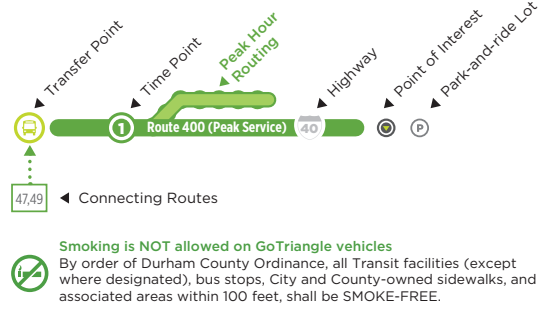

ROUTE

400

DURHAM
PATTERSON PLACE
CHAPEL HILL

Note: Customers going to New Hope Commons can transfer to GoDurham 10 or 10A at Patterson Place

Route 400 LEGEND

Please Note: Not all stops shown on map

MONDAY - FRIDAY SERVICE

DURHAM STATION to CHAPEL HILL

6:15 am	6:22 am	6:31 am	6:42 am	6:58 am	7:10 am
6:45 am	6:53 am	7:03 am	7:14 am	7:31 am	7:45 am
7:15 am	7:23 am	7:33 am	7:44 am	8:01 am	8:15 am
7:45 am	7:53 am	8:03 am	8:14 am	8:31 am	8:45 am
8:15 am	8:23 am	8:33 am	8:44 am	9:01 am	9:15 am
8:45 am	8:53 am	9:03 am	9:14 am	9:31 am	9:45 am
9:15 am	9:23 am	9:33 am	9:44 am	10:01 am	10:15 am
9:30 am	9:38 am	-	9:54 am	10:11 am	10:25 am
10:00 am	10:08 am	-	10:21 am	10:38 am	10:50 am
10:30 am	10:38 am	-	10:51 am	11:08 am	11:20 am
11:00 am	11:08 am	-	11:22 am	11:40 am	11:55 am
11:30 am	11:38 am	-	11:52 am	12:10 pm	12:25 pm
12:00 pm	12:08 pm	-	12:22 pm	12:40 pm	12:55 pm
12:30 pm	12:38 pm	-	12:52 pm	1:10 pm	1:25 pm
1:00 pm	1:08 pm	-	1:22 pm	1:40 pm	1:55 pm
1:30 pm	1:38 pm	-	1:52 pm	2:10 pm	2:25 pm
2:00 pm	2:08 pm	-	2:22 pm	2:40 pm	2:55 pm
2:30 pm	2:38 pm	-	2:52 pm	3:10 pm	3:25 pm
3:00 pm	3:08 pm	-	3:22 pm	3:40 pm	3:55 pm
3:45 pm	3:53 pm	4:05 pm	4:17 pm	4:36 pm	4:50 pm
4:15 pm	4:23 pm	4:35 pm	4:47 pm	5:06 pm	5:20 pm
4:45 pm	4:53 pm	5:06 pm	5:18 pm	5:38 pm	5:55 pm
5:15 pm	5:23 pm	5:36 pm	5:48 pm	6:08 pm	6:25 pm
5:45 pm	5:53 pm	6:04 pm	6:15 pm	6:33 pm	6:50 pm
6:15 pm	6:23 pm	6:34 pm	6:45 pm	7:03 pm	7:20 pm
7:00 pm	7:08 pm	-	7:24 pm	7:38 pm	7:50 pm
8:00 pm	8:08 pm	-	8:24 pm	8:38 pm	8:50 pm
9:00 pm	9:08 pm	-	9:19 pm	9:33 pm	9:45 pm
10:00 pm	10:08 pm	-	10:19 pm	10:33 pm	10:45 pm