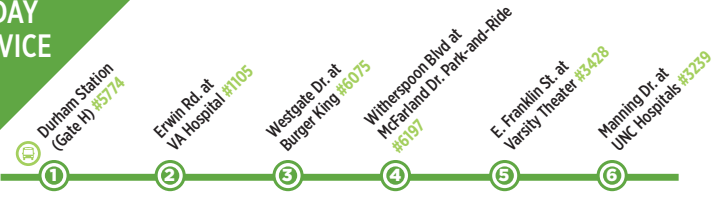

ROUTE

400

DURHAM
PATTERSON PLACE
CHAPEL HILL

Note: Customers going to New Hope Commons can transfer to GoDurham 10 or 10A at Patterson Place

Route 400 LEGEND

Please Note: Not all stops shown on map

MONDAY - FRIDAY SERVICE

DURHAM STATION to CHAPEL HILL

6:15 am	6:22 am	6:31 am	6:42 am	6:58 am	7:10 am
6:45 am	6:53 am	7:03 am	7:14 am	7:31 am	7:45 am
7:15 am	7:23 am	7:33 am	7:44 am	8:01 am	8:15 am
7:45 am	7:53 am	8:03 am	8:14 am	8:31 am	8:45 am
8:15 am	8:23 am	8:33 am	8:44 am	9:01 am	9:15 am
8:45 am	8:53 am	9:03 am	9:14 am	9:31 am	9:45 am
9:15 am	9:23 am	9:33 am	9:44 am	10:01 am	10:15 am
9:30 am	9:38 am	-	9:54 am	10:11 am	10:25 am
10:00 am	10:08 am	-	10:21 am	10:38 am	10:50 am
10:30 am	10:38 am	-	10:51 am	11:08 am	11:20 am
11:00 am	11:08 am	-	11:22 am	11:40 am	11:55 am
11:30 am	11:38 am	-	11:52 am	12:10 pm	12:25 pm
12:00 pm	12:08 pm	-	12:22 pm	12:40 pm	12:55 pm
12:30 pm	12:38 pm	-	12:52 pm	1:10 pm	1:25 pm
1:00 pm	1:08 pm	-	1:22 pm	1:40 pm	1:55 pm
1:30 pm	1:38 pm	-	1:52 pm	2:10 pm	2:25 pm
2:00 pm	2:08 pm	-	2:22 pm	2:40 pm	2:55 pm
2:30 pm	2:38 pm	-	2:52 pm	3:10 pm	3:25 pm
3:00 pm	3:08 pm	-	3:22 pm	3:40 pm	3:55 pm
3:45 pm	3:53 pm	4:05 pm	4:17 pm	4:36 pm	4:50 pm
4:15 pm	4:23 pm	4:35 pm	4:47 pm	5:06 pm	5:20 pm
4:45 pm	4:53 pm	5:06 pm	5:18 pm	5:38 pm	5:55 pm
5:15 pm	5:23 pm	5:36 pm	5:48 pm	6:08 pm	6:25 pm
5:45 pm	5:53 pm	6:04 pm	6:15 pm	6:33 pm	6:50 pm
6:15 pm	6:23 pm	6:34 pm	6:45 pm	7:03 pm	7:20 pm
7:00 pm	7:08 pm	-	7:24 pm	7:38 pm	7:50 pm
8:00 pm	8:08 pm	-	8:24 pm	8:38 pm	8:50 pm
9:00 pm	9:08 pm	-	9:19 pm	9:33 pm	9:45 pm
10:00 pm	10:08 pm	-	10:19 pm	10:33 pm	10:45 pm