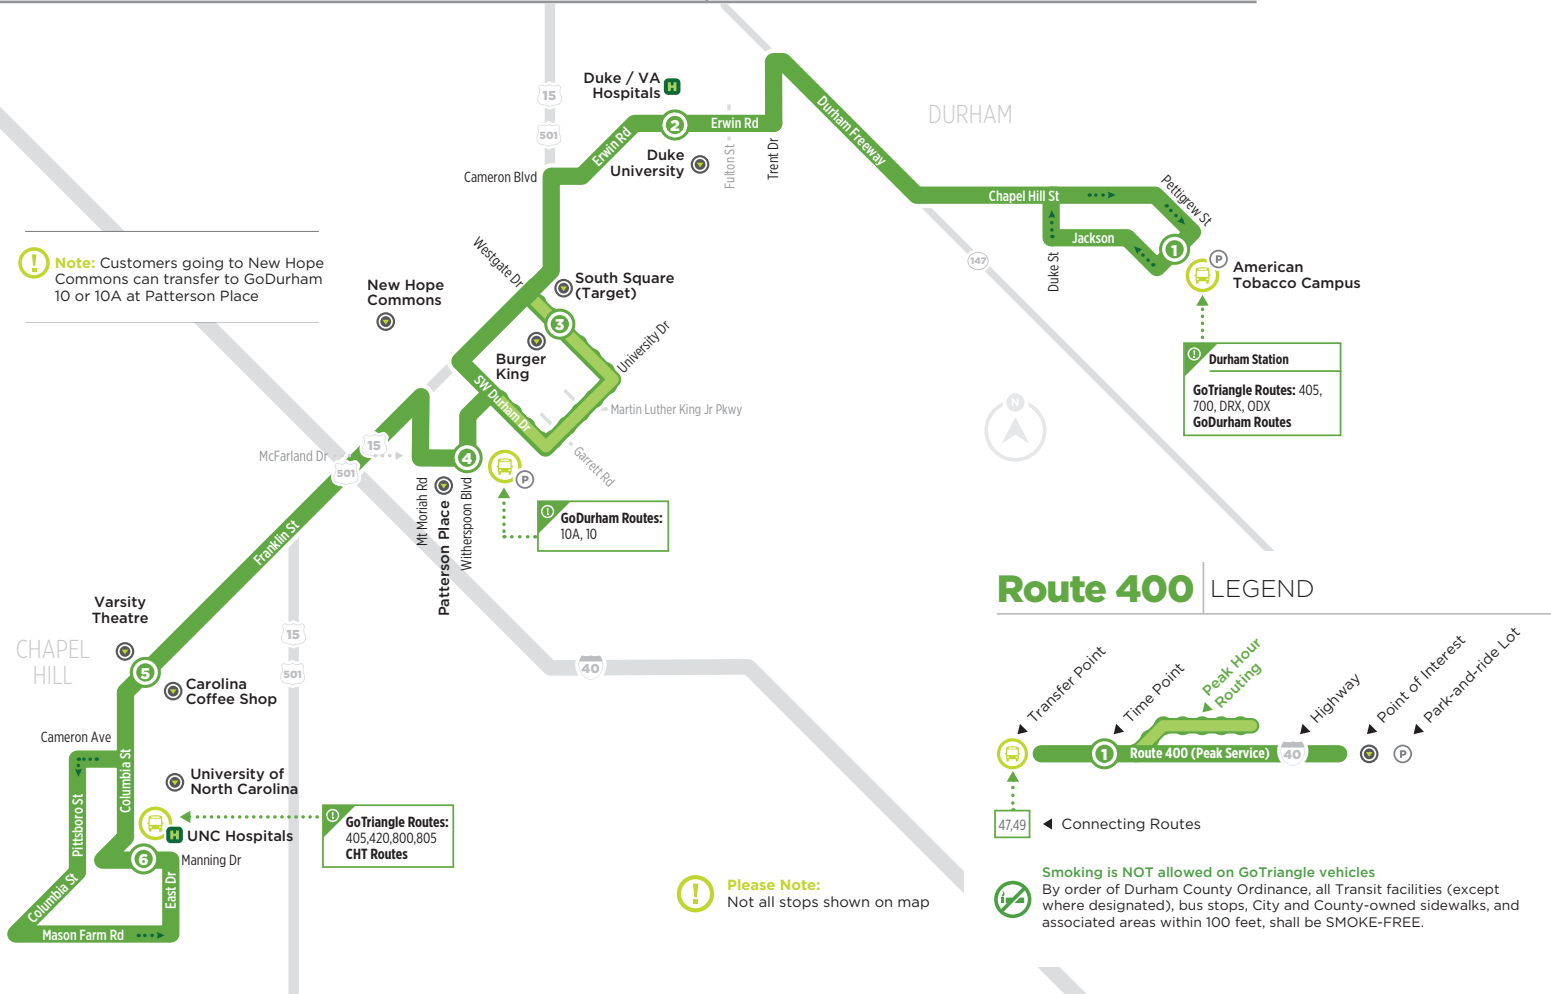

ROUTE

400

DURHAM
PATTERSON PLACE
CHAPEL HILL

Note: Customers going to New Hope Commons can transfer to GoDurham 10 or 10A at Patterson Place

Route 400 LEGEND

Please Note: Not all stops shown on map

MONDAY - FRIDAY SERVICE

ROUTE

400

DURHAM
PATTERSON PLACE
CHAPEL HILL

SATURDAY

DURHAM STATION to CHAPEL HILL

7:00 am	7:07 am	7:19 am	7:33 am	7:45 am
7:30 am	7:37 am	7:49 am	8:03 am	8:15 am
8:00 am	8:07 am	8:19 am	8:33 am	8:45 am
8:30 am	8:37 am	8:49 am	9:03 am	9:15 am
9:00 am	9:07 am	9:19 am	9:35 am	9:45 am
9:30 am	9:37 am	9:49 am	10:05 am	10:15 am
10:00 am	10:07 am	10:19 am	10:35 am	10:45 am
10:30 am	10:37 am	10:49 am	11:05 am	11:15 am
11:00 am	11:07 am	11:19 am	11:35 am	11:45 am
11:30 am	11:37 am	11:49 am	12:05 pm	12:15 pm
12:00 pm	12:07 pm	12:20 pm	12:37 pm	12:50 pm
12:30 pm	12:37 pm	12:50 pm	1:07 pm	1:20 pm
1:00 pm	1:07 pm	1:20 pm	1:37 pm	1:50 pm
1:30 pm	1:37 pm	1:50 pm	2:07 pm	2:20 pm
2:00 pm	2:07 pm	2:20 pm	2:37 pm	2:50 pm
2:30 pm	2:37 pm	2:50 pm	3:07 pm	3:20 pm
3:00 pm	3:07 pm	3:20 pm	3:37 pm	3:50 pm
3:30 pm	3:37 pm	3:50 pm	4:07 pm	4:20 pm
4:00 pm	4:07 pm	4:20 pm	4:37 pm	4:50 pm
4:30 pm	4:37 pm	4:50 pm	5:07 pm	5:20 pm
5:00 pm	5:07 pm	5:20 pm	5:36 pm	5:50 pm
5:30 pm	5:37 pm	5:50 pm	6:06 pm	6:20 pm
6:00 pm	6:07 pm	6:20 pm	6:36 pm	6:50 pm
6:30 pm	6:37 pm	6:50 pm	7:06 pm	7:20 pm
7:00 pm	7:07 pm	7:20 pm	7:36 pm	7:50 pm
8:00 pm	8:07 pm	8:19 pm	8:33 pm	8:45 pm
9:00 pm	9:07 pm	9:19 pm	9:33 pm	9:45 pm
10:00 pm	10:07 pm	10:19 pm	10:33 pm	10:45 pm