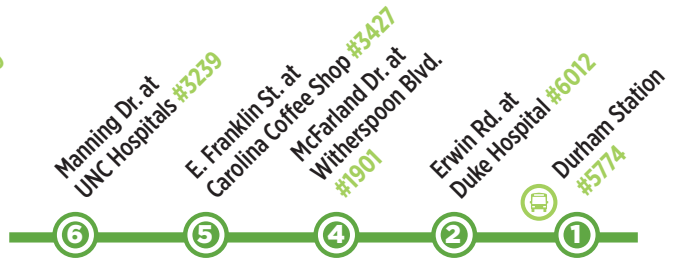

ROUTE

400

DURHAM
PATTERSON PLACE
CHAPEL HILL

Note: Customers going to New Hope Commons can transfer to GoDurham 10 or 10A at Patterson Place

Route 400 LEGEND

Please Note: Not all stops shown on map

MONDAY - FRIDAY SERVICE

CHAPEL HILL to DURHAM STATION

7:20 am	7:25 am	7:36 am	7:47 am	7:55 am
7:45 am	7:50 am	8:02 am	8:14 am	8:25 am
8:15 am	8:20 am	8:32 am	8:44 am	8:55 am
8:45 am	8:50 am	9:02 am	9:14 am	9:25 am
9:15 am	9:20 am	9:32 am	9:44 am	9:55 am
9:45 am	9:50 am	10:02 am	10:14 am	10:25 am
10:15 am	10:20 am	10:32 am	10:44 am	10:55 am
10:45 am	10:50 am	11:02 am	11:14 am	11:25 am
11:15 am	11:20 am	11:32 am	11:44 am	11:55 am
11:40 pm	11:45 am	11:59 am	12:11 pm	12:25 pm
12:10 pm	12:15 pm	12:29 pm	12:41 pm	12:55 pm
12:40 pm	12:45 pm	12:59 pm	1:11 pm	1:25 pm
1:10 pm	1:15 pm	1:29 pm	1:41 pm	1:55 pm
1:40 pm	1:45 pm	1:59 pm	2:11 pm	2:25 pm
2:10 pm	2:15 pm	2:29 pm	2:41 pm	2:55 pm
2:40 pm	2:45 pm	2:59 pm	3:11 pm	3:25 pm
3:10 pm	3:15 pm	3:29 pm	3:41 pm	3:55 pm
3:40 pm	3:45 pm	3:59 pm	4:11 pm	4:25 pm
4:10 pm	4:15 pm	4:29 pm	4:41 pm	4:55 pm
4:40 pm	4:45 pm	4:59 pm	5:11 pm	5:25 pm
5:10 pm	5:15 pm	5:29 pm	5:41 pm	5:55 pm
5:40 pm	5:45 pm	5:59 pm	6:11 pm	6:25 pm
6:10 pm	6:15 pm	6:29 pm	6:41 pm	6:55 pm
7:10 pm	7:15 pm	7:29 pm	7:41 pm	7:55 pm
8:15 pm	8:20 pm	8:32 pm	8:43 pm	8:55 pm
9:15 pm	9:20 pm	9:32 pm	9:43 pm	9:55 pm
10:15 pm	10:20 pm	10:32 pm	10:43 pm	10:55 pm