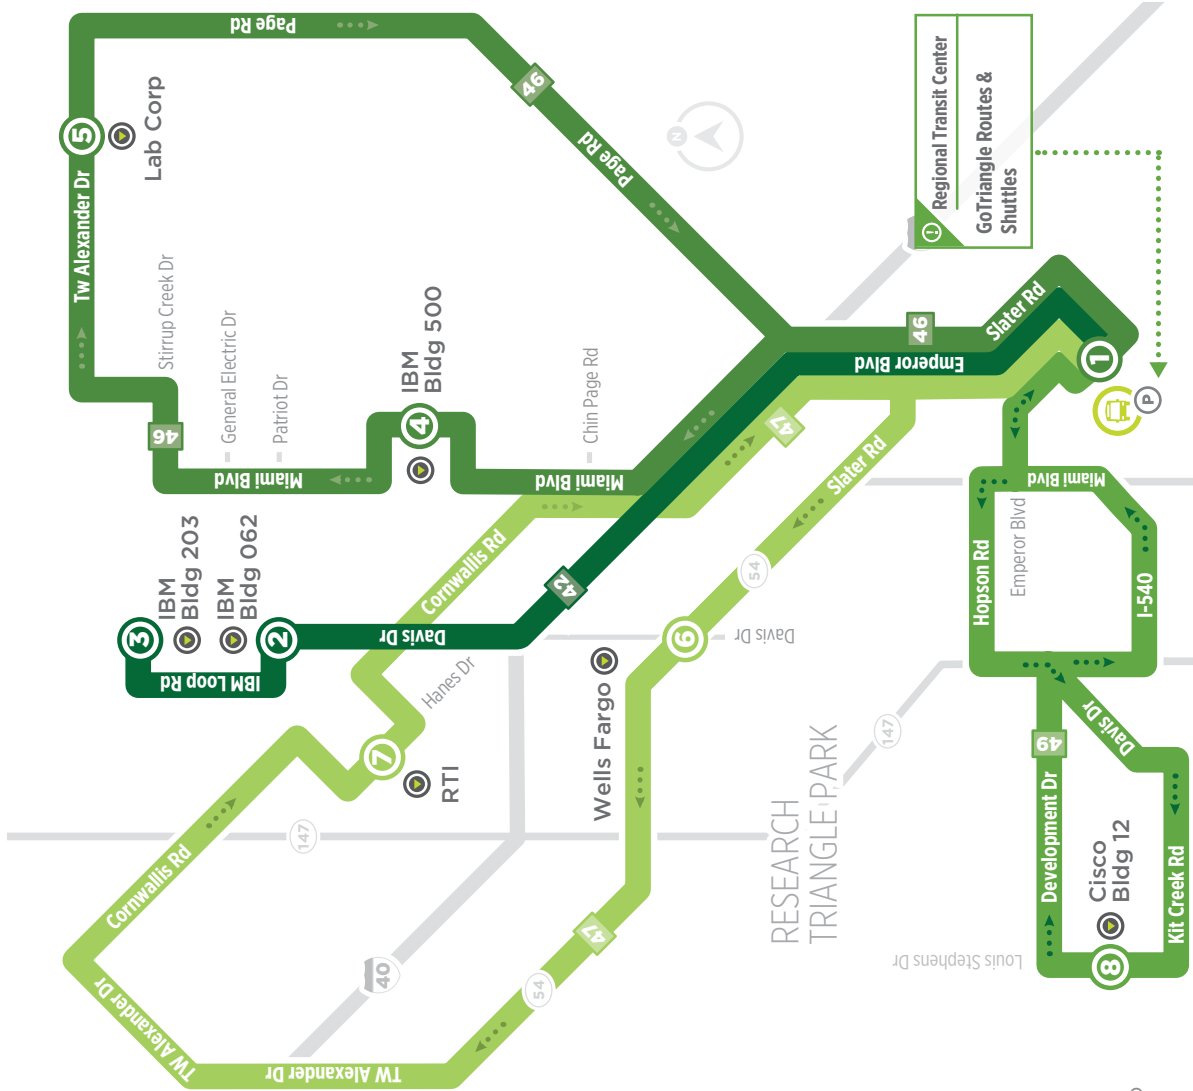

## RTP Shuttles

### LEGEND

**! Please Note:** Not all stops shown on map

Triangle

## SHUTTLE 42 (PM)

4:00pm	4:12pm	4:16pm	4:25pm
4:30pm	4:42pm	4:46pm	4:55pm
5:00pm	5:12pm	5:16pm	5:25pm
5:30pm	5:42pm	5:46pm	5:55pm
6:00pm	6:12pm	6:16pm	6:25pm

+Note: Shuttle 42 runs northbound in the a.m., stopping at IBM 062, then IBM 203. In the p.m. it runs southbound, stopping at IBM 203, followed by IBM 062.

\* These trips are drop off only and will not pick up passengers after departing the RTC.

Triangle