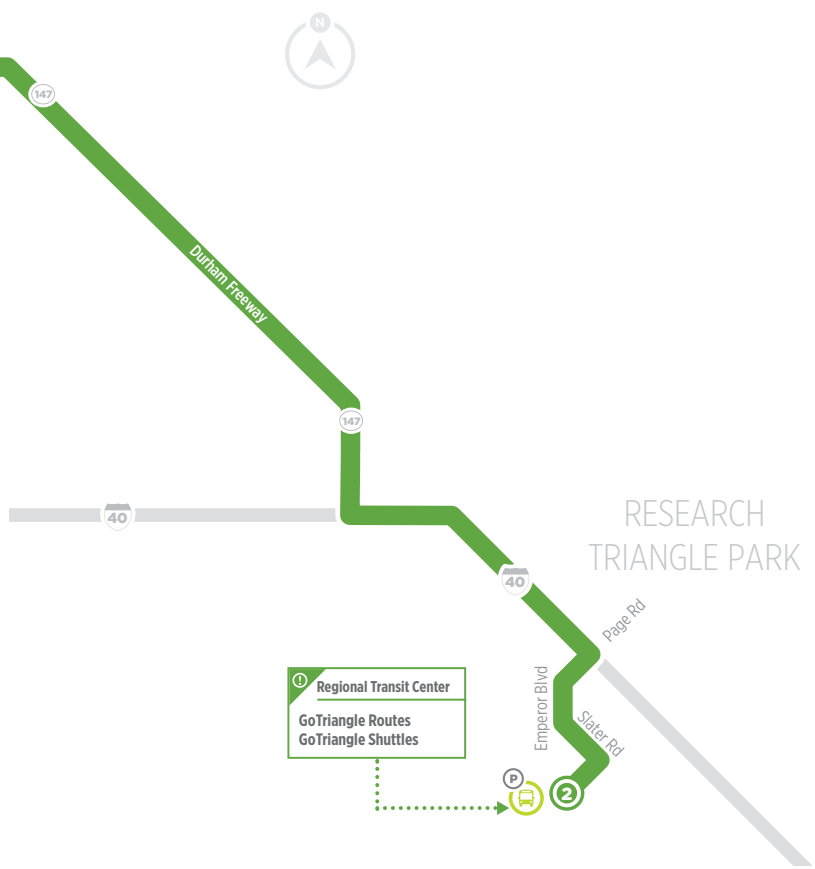

DURHAM

**Please Note:**  
Route 700 **does not stop** between the RTC and downtown Durham

## Route 700 LEGEND

**Smoking is NOT allowed on GoTriangle vehicles**  
By order of Durham County Ordinance, all Transit facilities (except where designated), bus stops, City and County-owned sidewalks, and associated areas within 100 feet, shall be SMOKE-FREE.

### DURHAM STATION to RTC

7:05 am	7:25 am	7:30 am	7:55 am
8:05 am	8:25 am	8:30 am	8:55 am
9:05 am	9:25 am	9:30 am	9:55 am
10:05 am	10:25 am	10:30 am	10:55 am
11:05 am	11:25 am	11:30 am	11:55 am
12:05 pm	12:25 pm	12:30 pm	12:55 pm
1:05 pm	1:25 pm	1:30 pm	1:55 pm
2:05 pm	2:25 pm	2:30 pm	2:55 pm
3:05 pm	3:25 pm	3:30 pm	3:55 pm
4:05 pm	4:25 pm	4:30 pm	4:55 pm
5:05 pm	5:25 pm	5:30 pm	5:55 pm
6:05 pm	6:25 pm	6:30 pm	6:55 pm
7:05 pm	7:25 pm	7:30 pm	7:55 pm
8:05 pm	8:25 pm	8:30 pm	8:55 pm
9:05 pm	9:25 pm	9:30 pm	9:55 pm
10:05 pm	10:25 pm	10:30 pm	10:55 pm

**!** Saturdays, all trips operate. Only trips highlighted in **GREEN** operate on Sundays.

Get real-time route info with  
**THE GOSMART**  
**GoLive** APP  
 powered by TransLōc

Scan the QR code or go to [www.translocrider.com](http://www.translocrider.com)