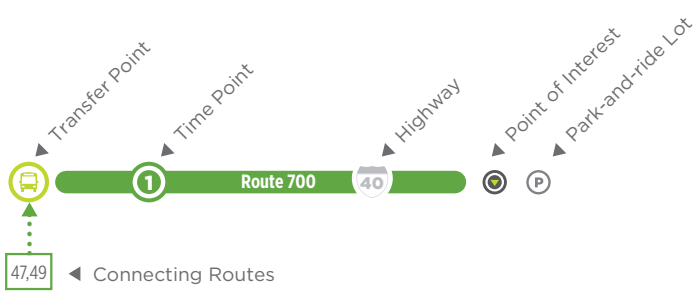

DURHAM

**Please Note:**  
Route 700 **does not stop** between the RTC and downtown Durham

## Route 700 LEGEND

**Smoking is NOT allowed on GoTriangle vehicles**  
By order of Durham County Ordinance, all Transit facilities (except where designated), bus stops, City and County-owned sidewalks, and associated areas within 100 feet, shall be SMOKE-FREE.

### DURHAM STATION to RTC

6:00 am	6:25 am	6:30 am	6:55 am
6:30 am	6:55 am	7:00 am	7:25 am
7:00 am	7:25 am	7:30 am	7:55 am
7:30 am	7:55 am	8:00 am	8:25 am
8:00 am	8:25 am	8:30 am	8:55 am
8:30 am	8:55 am	9:00 am	9:25 am
9:05 am	9:25 am	9:30 am	9:55 am
10:05 am	10:25 am	10:30 am	10:55 am
11:05 am	11:25 am	11:30 am	11:55 am
12:05 pm	12:25 pm	12:30 pm	12:55 pm
1:05 pm	1:25 pm	1:30 pm	1:55 pm
2:05 pm	2:25 pm	2:30 pm	2:55 pm
3:05 pm	3:25 pm	3:30 pm	3:55 pm
3:30 pm	3:55 pm	4:00 pm	4:25 pm
4:00 pm	4:25 pm	4:30 pm	4:55 pm
4:30 pm	4:55 pm	5:00 pm	5:25 pm
5:00 pm	5:25 pm	5:30 pm	5:55 pm
5:30 pm	5:55 pm	6:00 pm	6:25 pm
6:00 pm	6:25 pm	6:30 pm	6:55 pm
6:30 pm	6:55 pm		
7:05 pm	7:25 pm	7:30 pm	7:55 pm
8:05 pm	8:25 pm	8:30 pm	8:55 pm
9:05 pm	9:25 pm	9:30 pm	9:55 pm
10:05 pm	10:25 pm	10:30 pm	10:55 pm

### DURHAM STATION to RTC

7:05 am	7:25 am	7:30 am	7:55 am
8:05 am	8:25 am	8:30 am	8:55 am
9:05 am	9:25 am	9:30 am	9:55 am
10:05 am	10:25 am	10:30 am	10:55 am
11:05 am	11:25 am	11:30 am	11:55 am
12:05 pm	12:25 pm	12:30 pm	12:55 pm
1:05 pm	1:25 pm	1:30 pm	1:55 pm
2:05 pm	2:25 pm	2:30 pm	2:55 pm
3:05 pm	3:25 pm	3:30 pm	3:55 pm
4:05 pm	4:25 pm	4:30 pm	4:55 pm
5:05 pm	5:25 pm	5:30 pm	5:55 pm
6:05 pm	6:25 pm	6:30 pm	6:55 pm
7:05 pm	7:25 pm	7:30 pm	7:55 pm
8:05 pm	8:25 pm	8:30 pm	8:55 pm
9:05 pm	9:25 pm	9:30 pm	9:55 pm
10:05 pm	10:25 pm	10:30 pm	10:55 pm