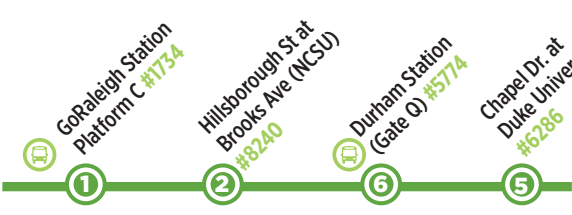

ROUTE DRX

DURHAM
NC STATE UNIVERSITY
DOWNTOWN RALEIGH EXPRESS
MON. - FRI. PEAK HOURS ONLY

Route DRX LEGEND

NOTE: DRX stops on Wilmington Street, but does not enter GoRaleigh Station.

DURHAM to RALEIGH

5:55 am	6:05 am	6:33 am	6:45 am
6:25 am	6:37 am	7:05 am	7:17 am
6:52 am	7:05 am	7:33 am	7:45 am
7:22 am	7:32 am	8:13 am	8:25 am
7:52 am	8:07 am	8:43 am	8:55 am
8:30 am	8:45 am	9:18 am	9:30 am

RALEIGH to DURHAM

5:55 am	6:04 am	6:12 am	6:37 am	6:44 am	6:52 am
6:25 am	6:34 am	6:42 am	7:07 am	7:15 am	7:22 am
6:50 am	6:59 am	7:09 am	7:37 am	7:45 am	7:52 am
7:20 am	7:29 am	7:39 am	8:14 am	8:24 am	8:30 am
7:50 am	8:00 am	8:10 am	8:47 am	8:55 am	9:05 am
8:25 am	8:35 am	8:45 am	9:17 am	9:27 am	9:33 am

RALEIGH to DURHAM

3:35 pm	3:47 pm	4:19 pm	4:25 pm
4:05 pm	4:18 pm	4:50 pm	4:57 pm
4:40 pm	4:51 pm	5:30 pm	5:38 pm
5:25 pm	5:36 pm	6:15 pm	6:23 pm
6:00 pm	6:11 pm	6:50 pm	6:58 pm
6:30 pm	6:41 pm	7:12 pm	7:20 pm

DURHAM to RALEIGH

3:30 pm	3:38 pm	3:44 pm	4:13 pm	4:22 pm	4:35 pm
4:02 pm	4:10 pm	4:17 pm	4:51 pm	5:05 pm	5:20 pm
4:30 pm	4:40 pm	4:47 pm	5:29 pm	5:44 pm	5:55 pm
5:05 pm	5:15 pm	5:23 pm	6:05 pm	6:17 pm	6:30 pm
5:40 pm	5:48 pm	5:56 pm	6:33 pm	6:42 pm	6:55 pm
6:25 pm	6:33 pm	6:39 pm	7:11 pm	7:20 pm	7:30 pm