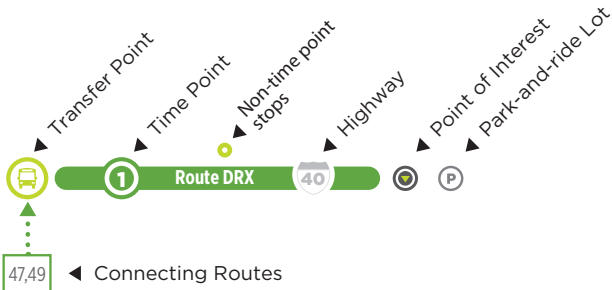

ROUTE DRX

DURHAM
NC STATE UNIVERSITY
DOWNTOWN RALEIGH EXPRESS
MON. - FRI. PEAK HOURS ONLY

Route DRX LEGEND

NOTE: DRX stops on Wilmington Street, but does not enter GoRaleigh Station.

DURHAM to RALEIGH

5:55 am	6:05 am	6:33 am	6:45 am
6:25 am	6:37 am	7:05 am	7:17 am
6:52 am	7:05 am	7:33 am	7:45 am
7:22 am	7:32 am	8:13 am	8:25 am
7:52 am	8:07 am	8:43 am	8:55 am
8:30 am	8:45 am	9:18 am	9:30 am

RALEIGH to DURHAM

5:55 am	6:04 am	6:12 am	6:37 am	6:44 am	6:52 am
6:25 am	6:34 am	6:42 am	7:07 am	7:15 am	7:22 am
6:50 am	6:59 am	7:09 am	7:37 am	7:45 am	7:52 am
7:20 am	7:29 am	7:39 am	8:14 am	8:24 am	8:30 am
7:50 am	8:00 am	8:10 am	8:47 am	8:55 am	9:05 am
8:25 am	8:35 am	8:45 am	9:17 am	9:27 am	9:33 am

RALEIGH to DURHAM

3:35 pm	3:47 pm	4:19 pm	4:25 pm
4:05 pm	4:18 pm	4:50 pm	4:57 pm
4:40 pm	4:51 pm	5:30 pm	5:38 pm
5:25 pm	5:36 pm	6:15 pm	6:23 pm
6:00 pm	6:11 pm	6:50 pm	6:58 pm
6:30 pm	6:41 pm	7:12 pm	7:20 pm

DURHAM to RALEIGH

3:30 pm	3:38 pm	3:44 pm	4:13 pm	4:22 pm	4:35 pm
4:02 pm	4:10 pm	4:17 pm	4:51 pm	5:05 pm	5:20 pm
4:30 pm	4:40 pm	4:47 pm	5:29 pm	5:44 pm	5:55 pm
5:05 pm	5:15 pm	5:23 pm	6:05 pm	6:17 pm	6:30 pm
5:40 pm	5:48 pm	5:56 pm	6:33 pm	6:42 pm	6:55 pm
6:25 pm	6:33 pm	6:39 pm	7:11 pm	7:20 pm	7:30 pm