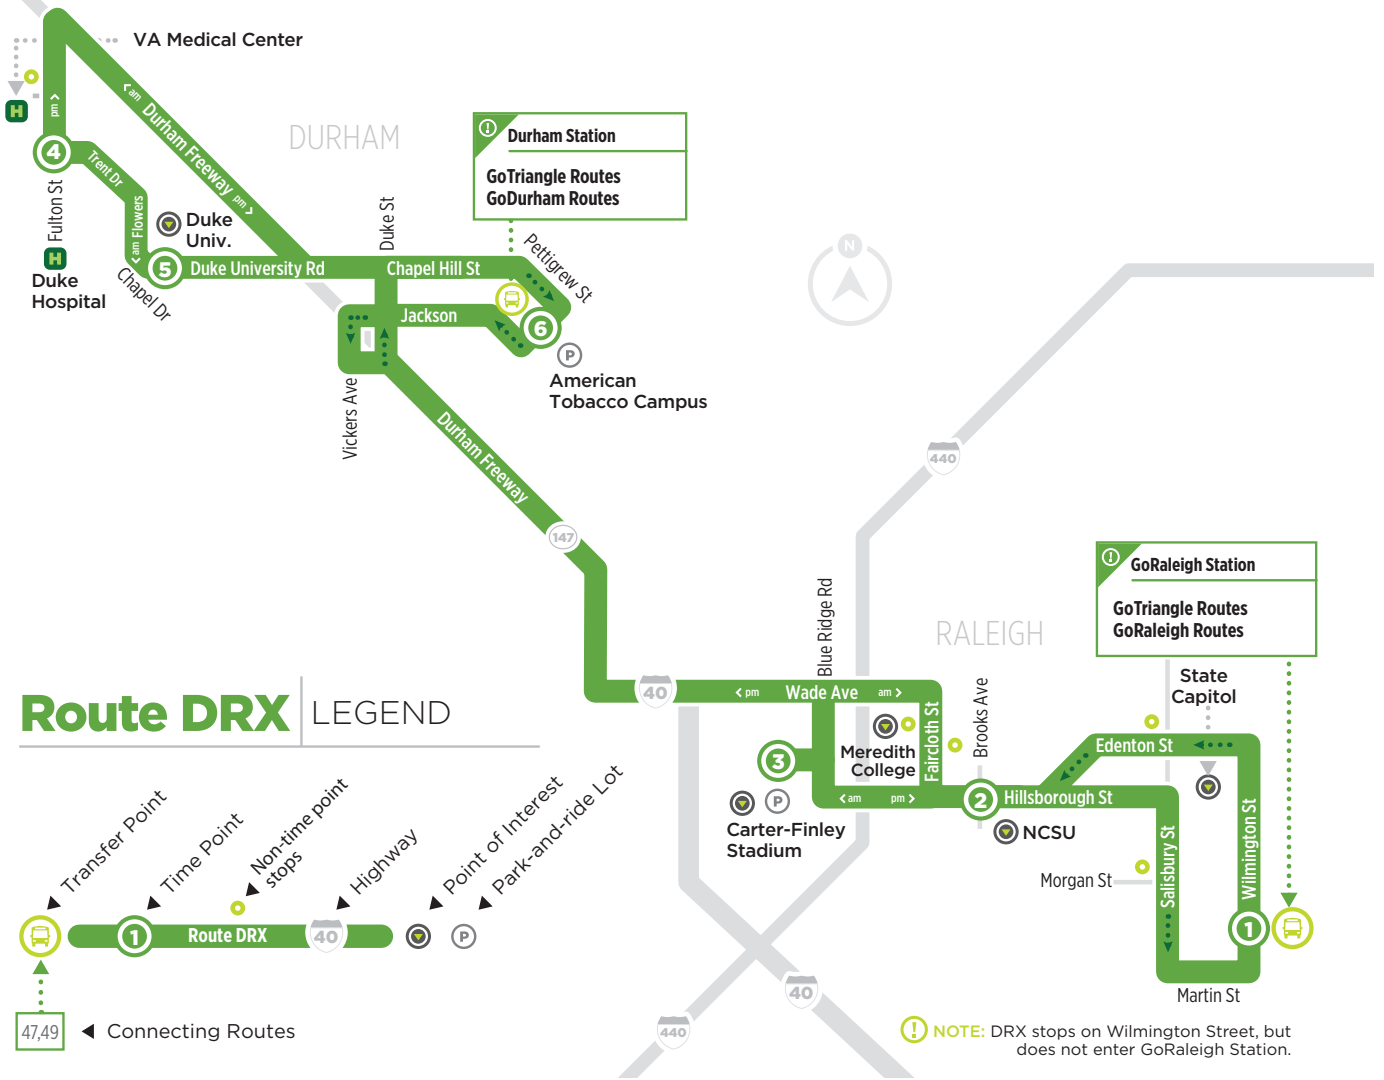

ROUTE DRX

DURHAM
NC STATE UNIVERSITY
DOWNTOWN RALEIGH EXPRESS
MON. - FRI. PEAK HOURS ONLY

Route DRX LEGEND

NOTE: DRX stops on Wilmington Street, but does not enter GoRaleigh Station.

DURHAM to RALEIGH

5:55 am	6:05 am	6:33 am	6:45 am
6:25 am	6:37 am	7:05 am	7:17 am
6:52 am	7:05 am	7:33 am	7:45 am
7:22 am	7:32 am	8:13 am	8:25 am
7:52 am	8:07 am	8:43 am	8:55 am
8:30 am	8:45 am	9:18 am	9:30 am

RALEIGH to DURHAM

5:55 am	6:04 am	6:12 am	6:37 am	6:44 am	6:52 am
6:25 am	6:34 am	6:42 am	7:07 am	7:15 am	7:22 am
6:50 am	6:59 am	7:09 am	7:37 am	7:45 am	7:52 am
7:20 am	7:29 am	7:39 am	8:14 am	8:24 am	8:30 am
7:50 am	8:00 am	8:10 am	8:47 am	8:55 am	9:05 am
8:25 am	8:35 am	8:45 am	9:17 am	9:27 am	9:33 am

RALEIGH to DURHAM

3:35 pm	3:47 pm	4:19 pm	4:25 pm
4:05 pm	4:18 pm	4:50 pm	4:57 pm
4:40 pm	4:51 pm	5:30 pm	5:38 pm
5:25 pm	5:36 pm	6:15 pm	6:23 pm
6:00 pm	6:11 pm	6:50 pm	6:58 pm
6:30 pm	6:41 pm	7:12 pm	7:20 pm

DURHAM to RALEIGH

3:30 pm	3:38 pm	3:44 pm	4:13 pm	4:22 pm	4:35 pm
4:02 pm	4:10 pm	4:17 pm	4:51 pm	5:05 pm	5:20 pm
4:30 pm	4:40 pm	4:47 pm	5:29 pm	5:44 pm	5:55 pm
5:05 pm	5:15 pm	5:23 pm	6:05 pm	6:17 pm	6:30 pm
5:40 pm	5:48 pm	5:56 pm	6:33 pm	6:42 pm	6:55 pm
6:25 pm	6:33 pm	6:39 pm	7:11 pm	7:20 pm	7:30 pm