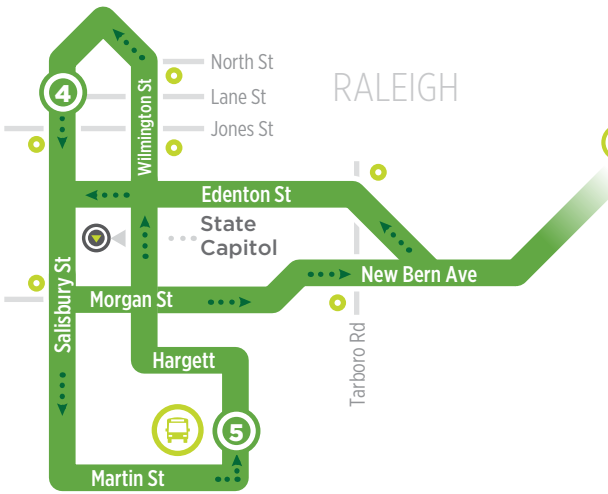

Downtown Raleigh PM

NOTE: Refer to the above for continued routing.