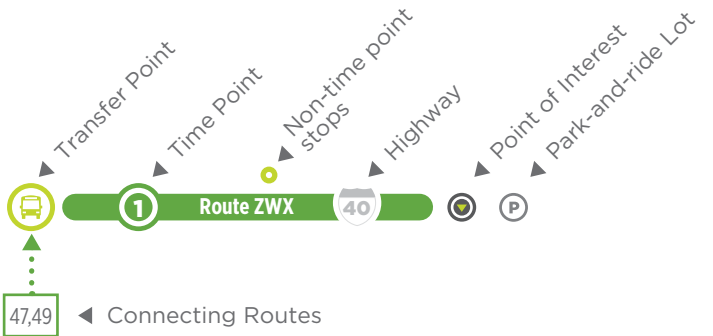

### ZEBULON to WENDELL to RALEIGH

6:00 am	6:10 am	6:32 am	6:40 am	6:50 am
7:00 am	7:10 am	7:32 am	7:40 am	7:50 am
8:00 am	8:10 am	8:32 am	8:40 am	8:50 am
5:05 pm	5:15 pm	5:40 pm	-	5:55 pm

### RALEIGH to WENDELL to ZEBULON

7:00 am	-	7:10 am	7:33 am	7:50 am
4:10 pm	4:15 pm	4:25 pm	4:48 pm	5:00 pm
5:10 pm	5:15 pm	5:25 pm	5:48 pm	6:00 pm
6:10 pm	6:15 pm	6:25 pm	6:48 pm	7:00 pm

This route is operated through a partnership with