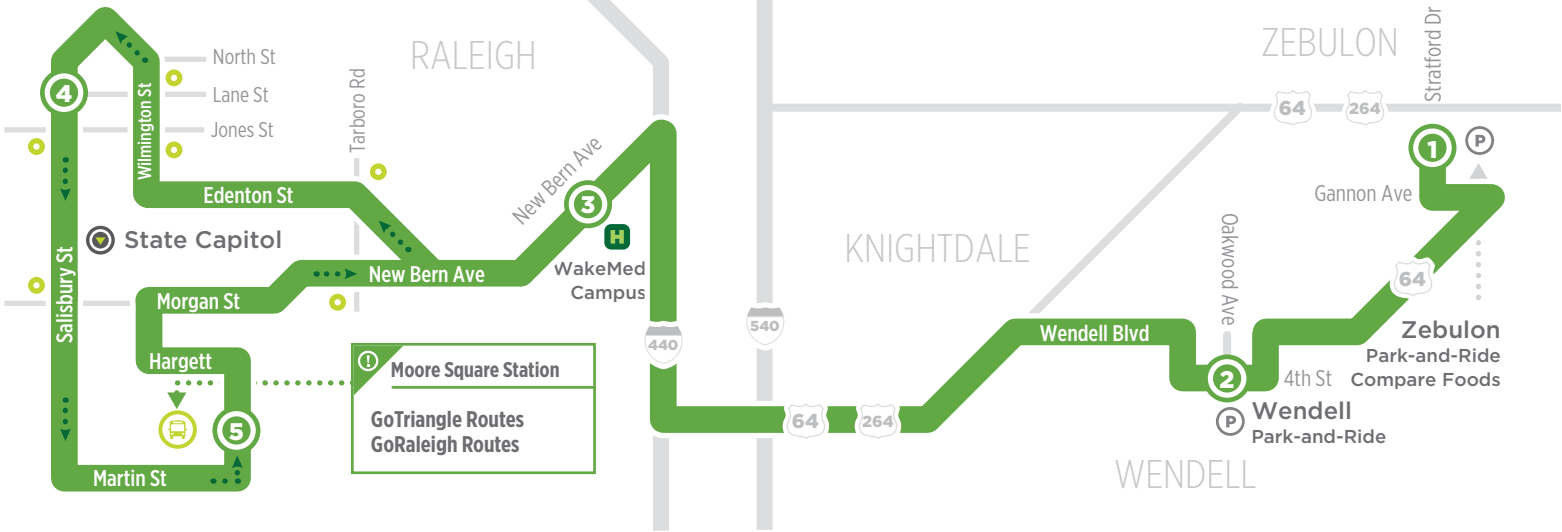

ROUTE

ZWX

ZEBULON
WENDELL
DOWNTOWN RALEIGH EXPRESS
MON. - FRI. PEAK HOURS ONLY

Downtown Raleigh AM